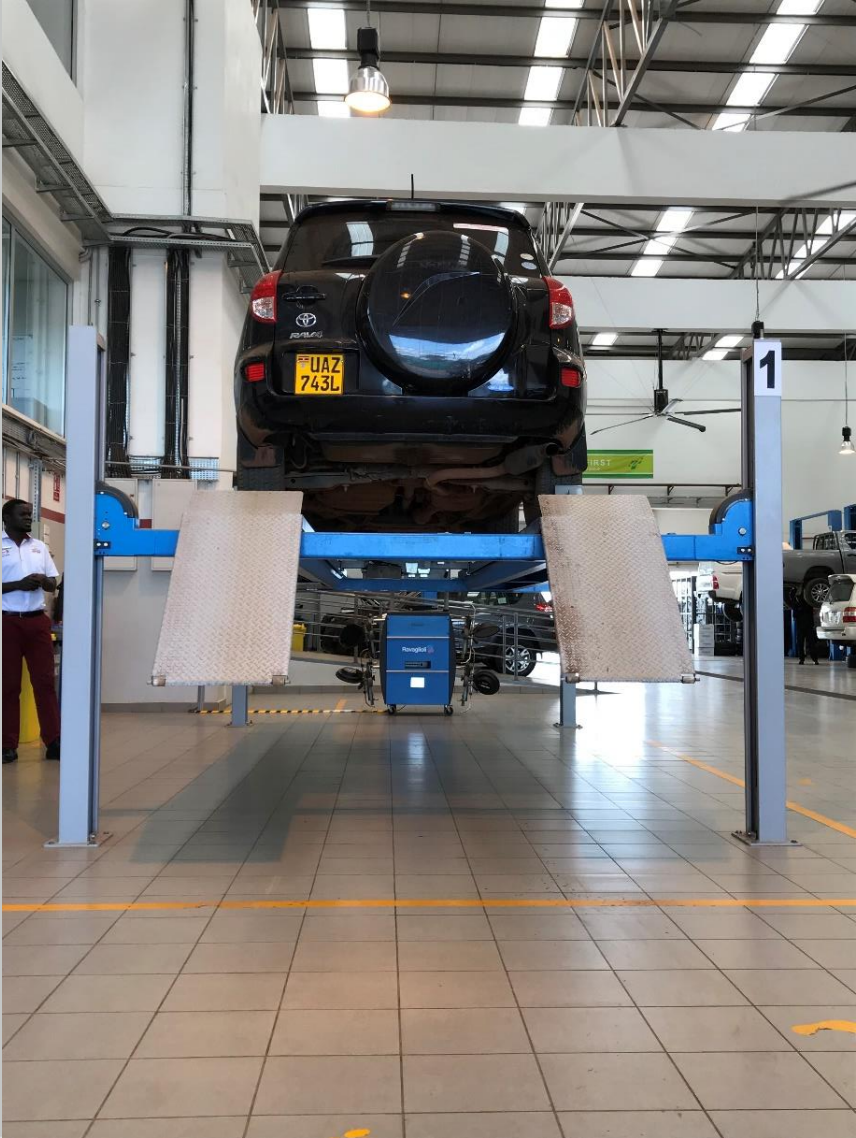

R e f e r e n c e s

TOYOTA - HINO
Kampala, Uganda

Ravaglioli

Your Garage Equipment

TOYOTA UGANDA
Service bays: KPH370 series two post lifts

TOYOTA UGANDA
Service bays: KPH370 series two post lifts

TOYOTA UGANDA
Wheel alignment bay: 3D aligner RAVTD3000HP and RAV4502 four post lift

TOYOTA UGANDA

Wheel alignment bay: 3D aligner RAVTD3000HP and RAV4502 four post lift

TOYOTA UGANDA
Wheel service area: G2.119 balancer and G7441 tire changer

TOYOTA UGANDA
Practical training room: KPN306 two post lift with base