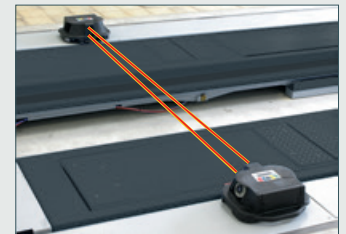

COMPENSATION AUTOMATIQUE

Il est possible de l'installer sur tous les ponts à 4 colonnes ou à ciseaux. Compensation automatique de la planéité.

Can be used on any 4 post or scissors lift. Automatic lift level compensation.