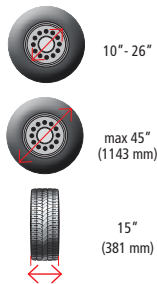

Les démonte-pneus et les équilibreuses sont conçus pour être utilisés aussi bien sur les jantes en acier que sur les jantes en alliage. Ils garantissent un travail rapide, un emploi simple et une sécurité totale.

Tyre changers and wheel balancers can cater for either standard or alloy rims. They provide working speed, ease of use and total safety.

Complètement sans levier
Completely leverless

G8945D.26S

SPACE SAVER

Colonna con movimento verticale "salva spazio"

Post with vertical "space saver" movement

TOOL MEMORY

Comando "memory" bordo cerchio: una volta settato, si riposiziona automaticamente premendo un pedale

Rim edge "memory" controls: place it first time, then it will go back to same position just pushing a pedal

G3.128R
RENAULT 1018901

GAR121
Disque de protection
Protection disk

GAR147N
Ø 60mm, 66 mm
(2 x kit)

GAR220
Ø 71 mm, 88,9 mm, 129,9 mm
(3 x kit)

G2.124R
RENAULT 1018800

Elevateur a ciseaux a profil bas
Low profile scissor lift

HIGH LIFTING
1000 mm

EASY MOBILE

EXTRA FLAT
100 mm

S1450NA1
Kit pont mobile
Portable lift kit

RAV 1450N