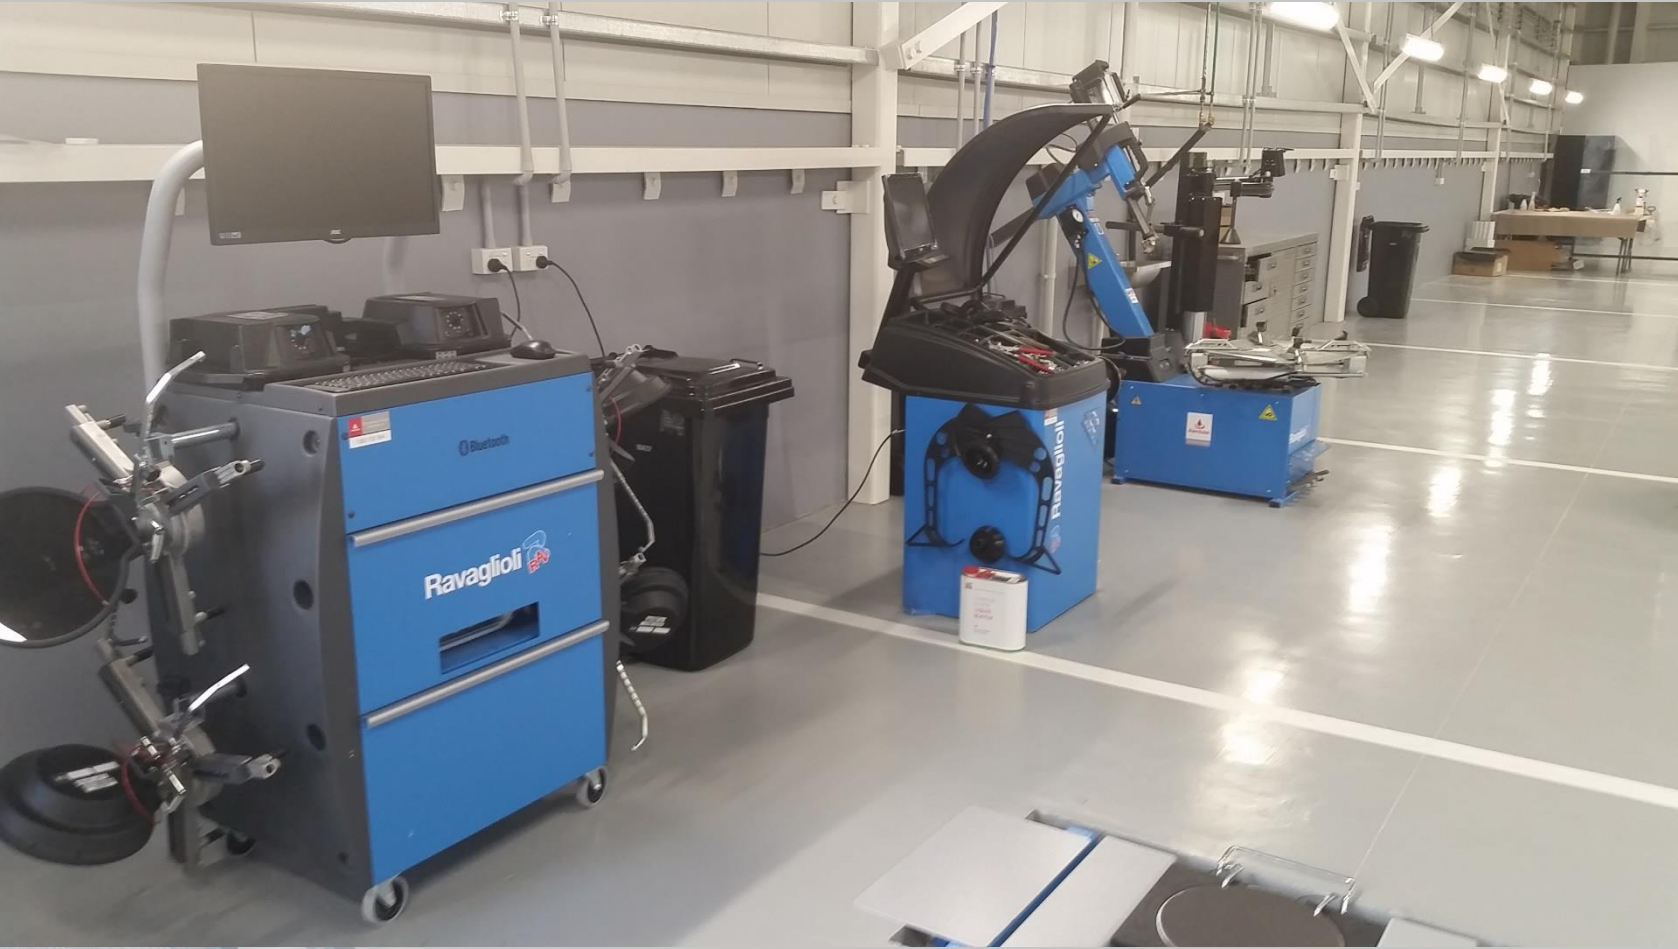

MAZDA SOUTH MORANG
RAV600 series alignment lift

MAZDA SOUTH MORANG
RAV535I inground double scissors lift

MAZDA SOUTH MORANG
RAV508I inground double scissors lifts on quick lube bays

MAZDA SOUTH MORANG
KPH370.42K two post lift on service area