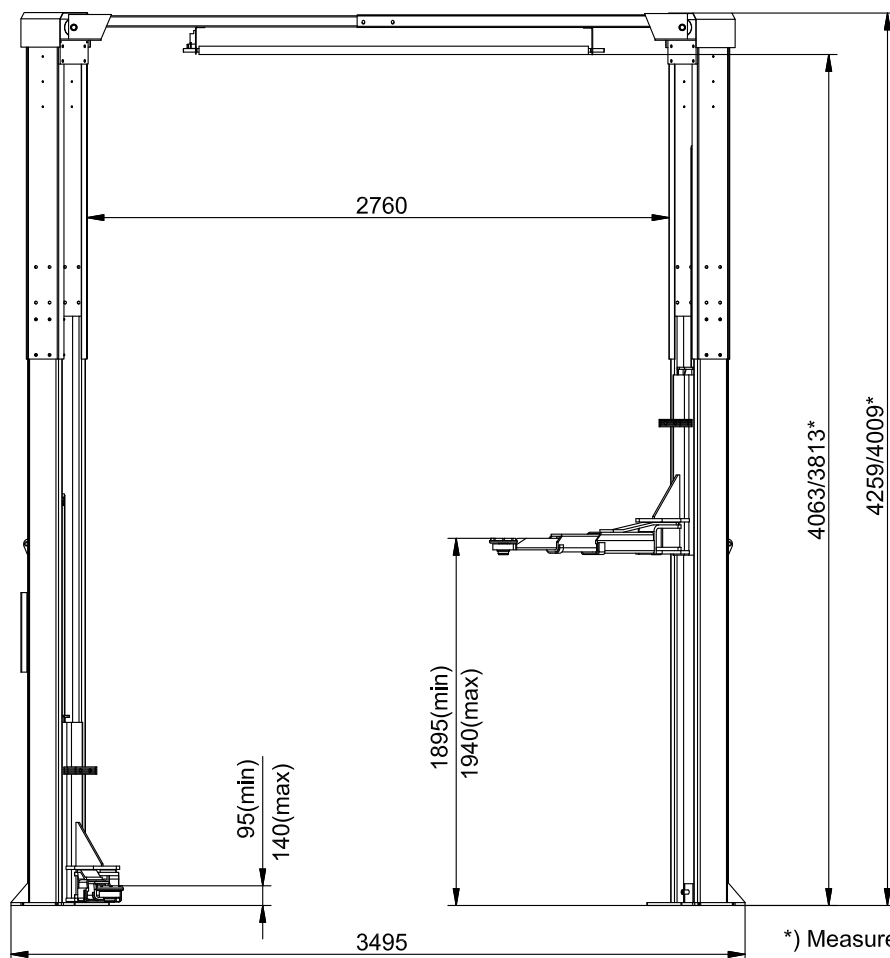

Date: 121216

Sign. LJE

Scale: 1:35

No. T12235

UPLIFTING COMPANY

# AUTOP STENHOJ

Magnat 40 FD DT/DT

Rev. date: 130917

\*) Measurement with portal in low position