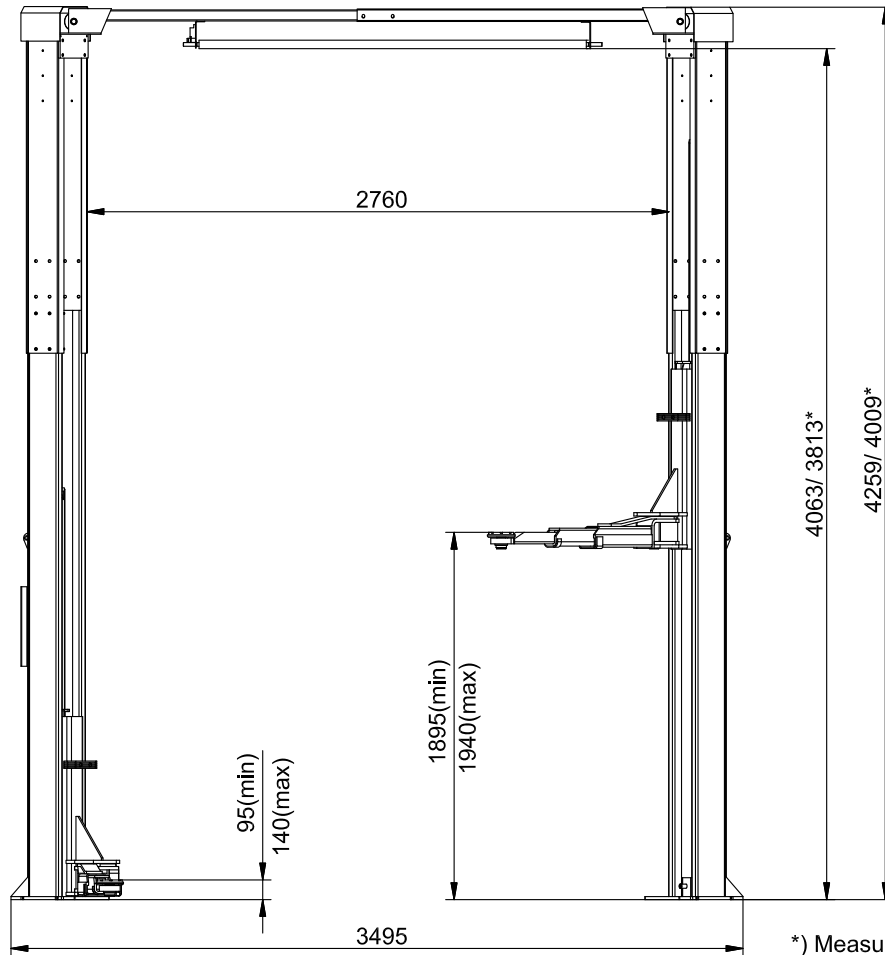

Date: 190516

Sign. LJE

Scale: 1:35

No. T 1 2 2 2 3

UPLIFTING COMPANY

# AUTOP STENHOJ

Magnat 35 FD DT/DT

Rev. date: 130917

\*) Measurement with portal in low position