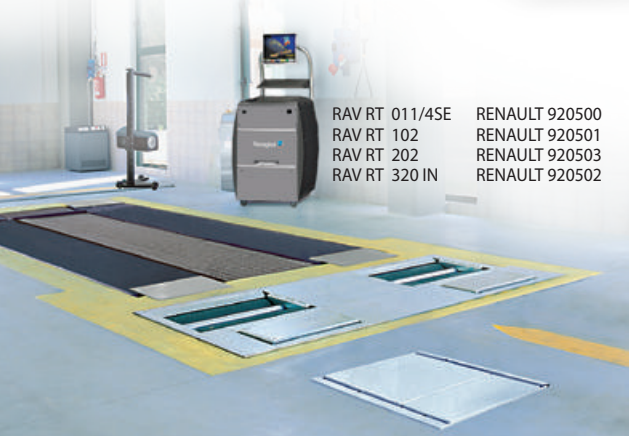

All Ravaglioli lifts are CE approved and comply with stringent construction standards to ensure total safety during operation.

KPS 306
RENAULT 970000

KPX 337 - Kg 3.200
RENAULT 970400
KPN 250 - Kg 5.000
RENAULT 920600

KPH370.70LIKT - 7000 kg

RAV 4402 SI RENAULT 890600
RAV 4406 LSI RENAULT 920800

RAV 1120
RENAULT 970500

RAV212NC
Pour VU et camping car.
For light commercial vehicles and mobile homes.
4 x 2.500 kg

RAV RT 011/4SE RENAULT 920500
RAV RT 102 RENAULT 920501
RAV RT 202 RENAULT 920503
RAV RT 320 IN RENAULT 920502