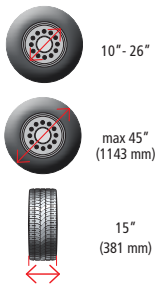

Les démonte-pneus et les équilibreuses sont conçus pour être utilisés aussi bien sur les jantes en acier que sur les jantes en alliage. Ils garantissent un travail rapide, un emploi simple et une sécurité totale.

Tyre changers and wheel balancers can cater for either standard or alloy rims. They provide working speed, ease of use and total safety.

Complètement sans levier
Completely leverless

G8945D.26S

SPACE SAVER

Colonna con movimento verticale "salva spazio"

Post with vertical "space saver" movement

TOOL MEMORY

Comando "memory" bordo cerchio: una volta settato, si riposiziona automaticamente premendo un pedale

Rim edge "memory" controls: place it first time, then it will go back to same position just pushing a pedal

G3.128R
RENAULT 1018901

GAR121
Disque de protection
Protection disk

GAR147N
Ø 60mm, 66 mm
(2 x kit)

GAR220
Ø 71 mm, 88,9 mm, 129,9 mm
(3 x kit)

G2.124R
RENAULT 1018800

Elevateur a ciseaux a profil bas
Low profile scissor lift

HIGH LIFTING
1000 mm

EASY MOBILE

EXTRA FLAT
100 mm

RAV 1450N

S1450NA1
Kit pont mobile
Portable lift kit