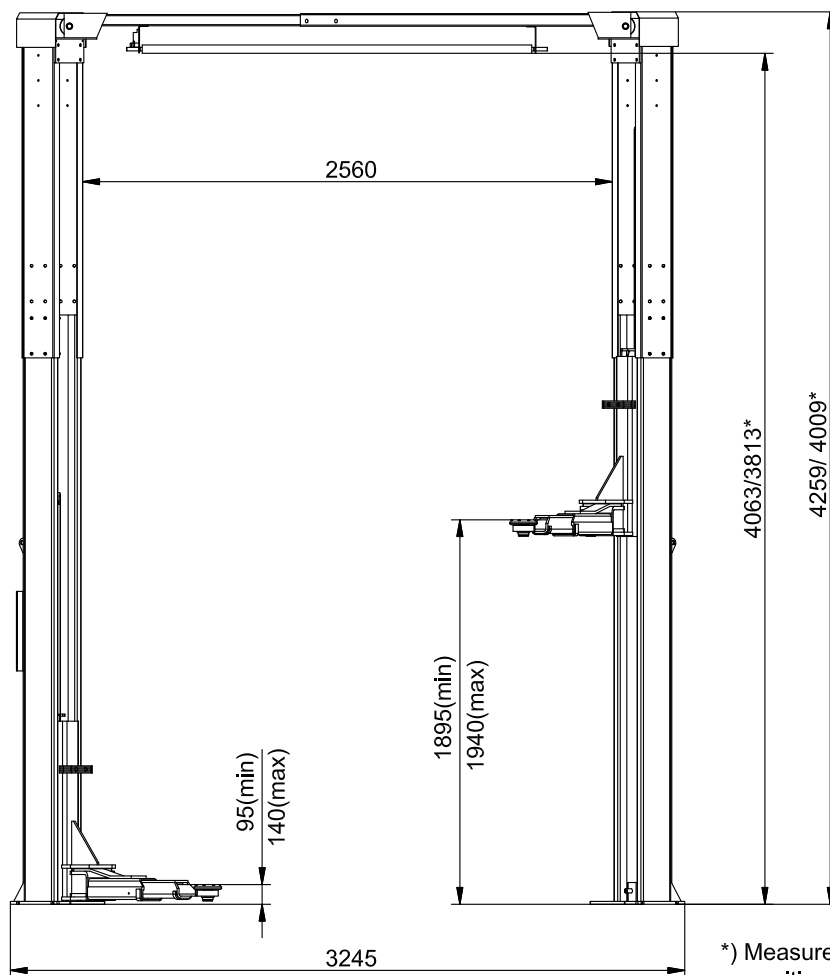

Date: 190516

Sign. LJE

Scale: 1:35

No. T12224

UPLIFTING COMPANY

# AUTOP STENHOJ

Magnat 35 FD DTS/DTS  
BMW

Rev. date: 130917

\*) Measurement with portal in low position