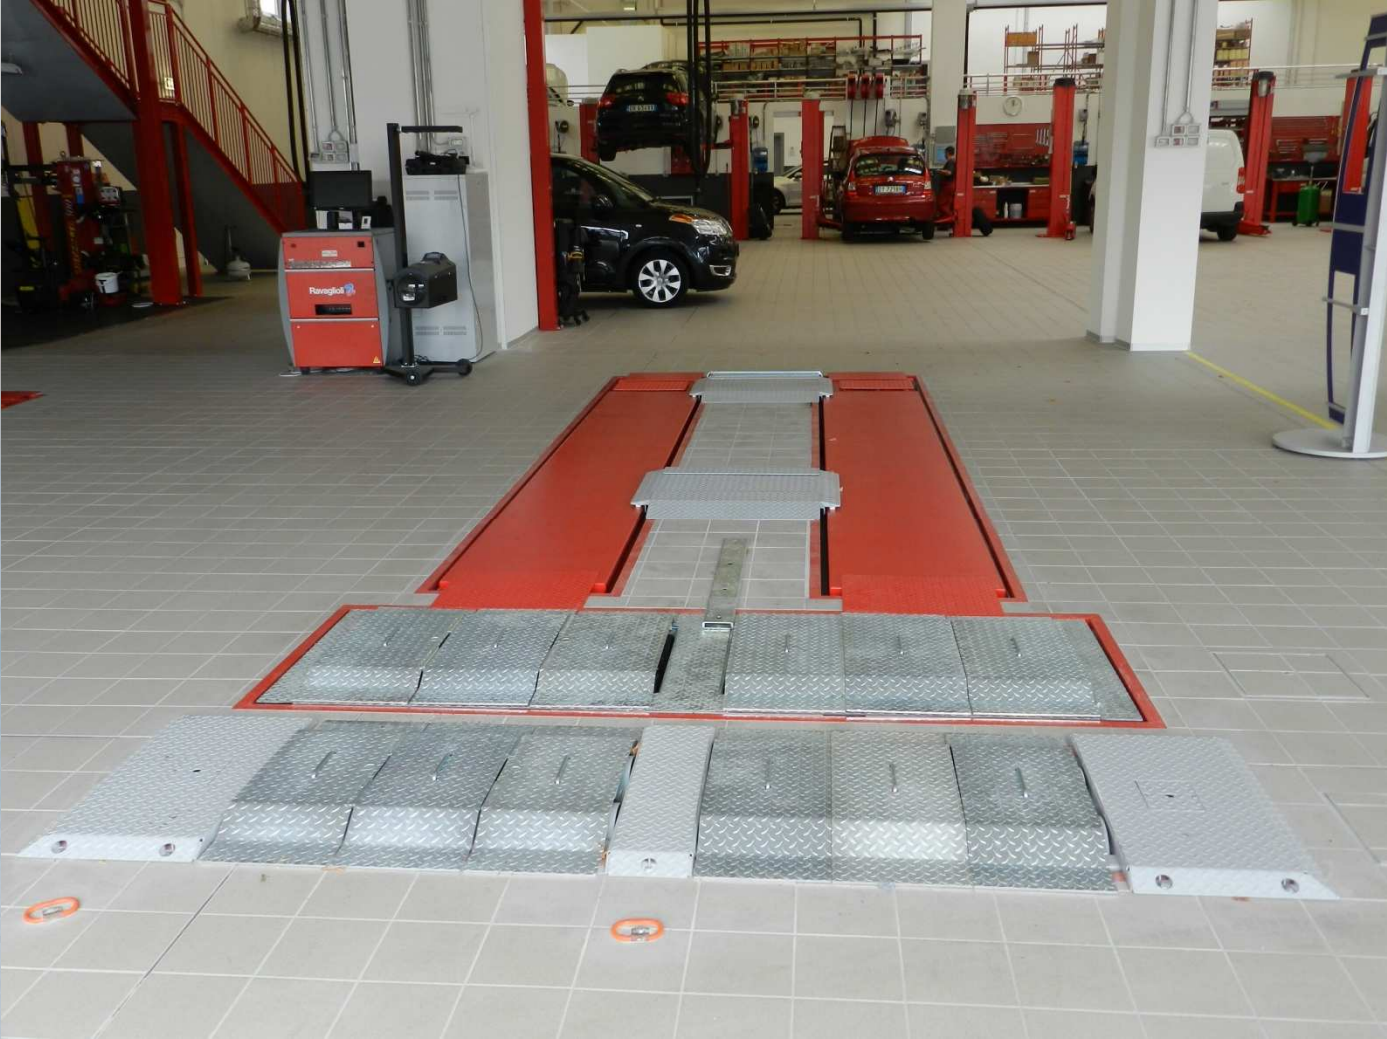

ALIGNMENT CHECK AREA AND FULL VEHICLE TEST AREA (LEFT)
SERVICE AREA (RIGHT)

TD3000 – 3D WHEEL ALIGNMENT
WHEEL ALIGNMENT SCISSORS LIFT

UNIVERSAL TEST LANE
SCISSORS LIFT

Grazie

Ravaglioli S.p.A.

40037 Sasso Marconi
Fraz. Pontecchio M.
P.O.B. 1690 - Bologna - Italia
Tel. +39 - 051 - 6781511
Fax +39 - 051 - 846349
rav@ravaglioli.com
www.ravaglioli.com