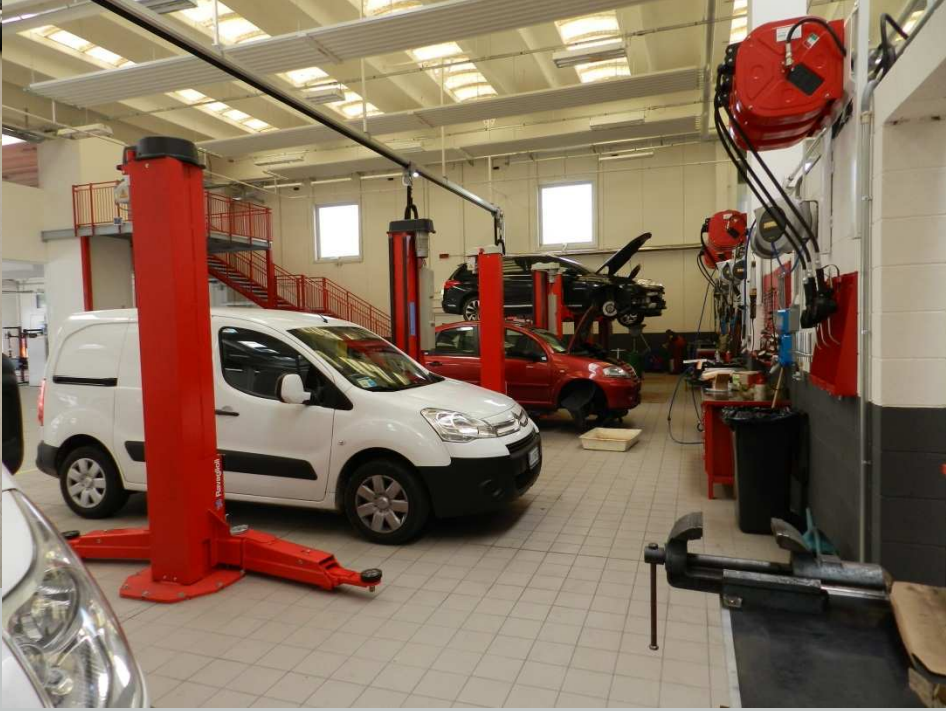

CITROEN ARTUSI RACING
PADOVA, ITALY

Ravaglioli