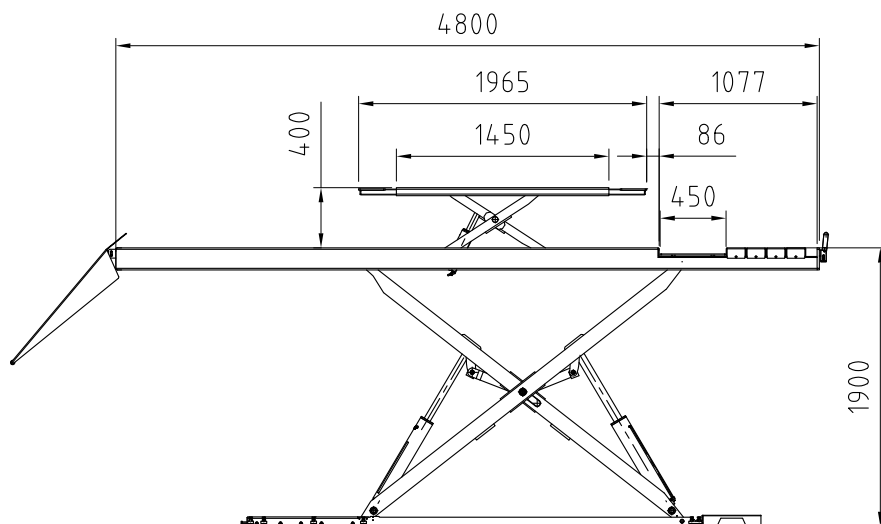

Date: 040613

Sign. LJE

Scale: 1:50

No. T1 1557

UPLIFTING COMPANY

AUTOP STENHOJ

Dimension sketch
MagiX 45 WL Combi-48

Rev. date: 220813

x) Recommended distance (with scissor jack = 875mm)
xx) Recommended distance (with scissor jack = 2195mm)