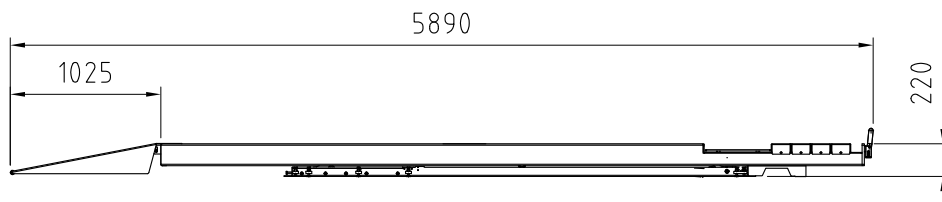

Date: 040613

Sign. LJE

Scale: 1:50

No. T1 1557

UPLIFTING COMPANY

AUTOP STENHOJ

Dimension sketch
MagiX 45 WL Combi-48

Rev. date: 220813

x) Recommended distance (with scissor jack = 875mm)
xx) Recommended distance (with scissor jack = 2195mm)