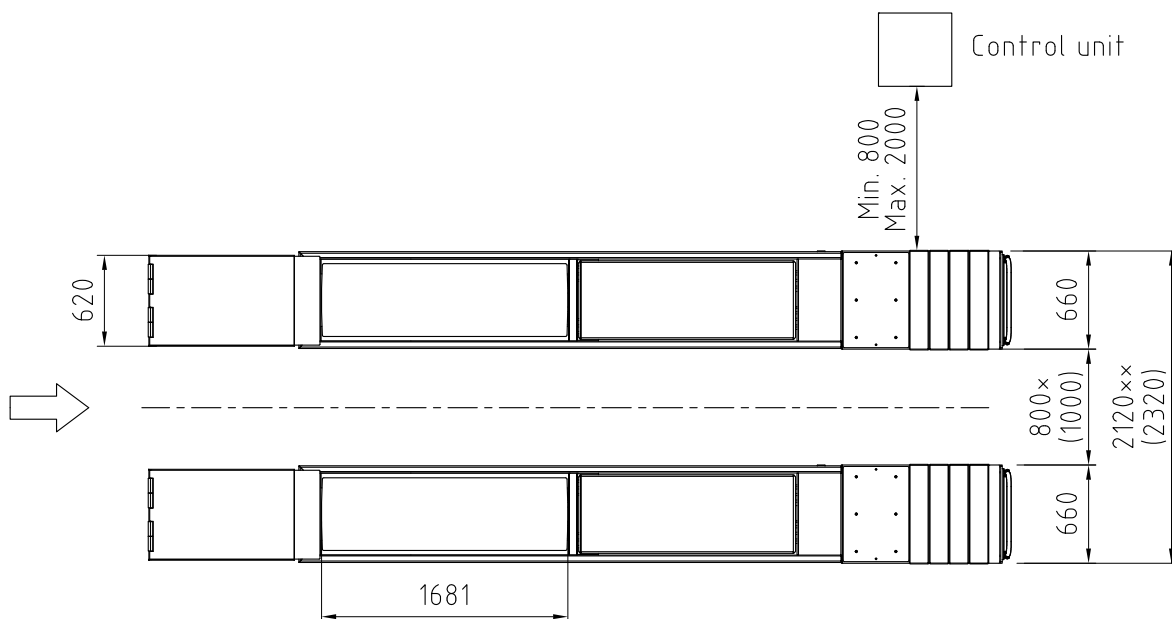

Date: 040613

Sign. LJE

Scale: 1:50

No. T1 1557

UPLIFTING COMPANY

AUTOP STENHOJ

Dimension sketch
MagiX 45 WL Combi-48

Rev. date: 220813

x) Recommended distance (with scissor jack = 875mm)
xx) Recommended distance (with scissor jack = 2195mm)