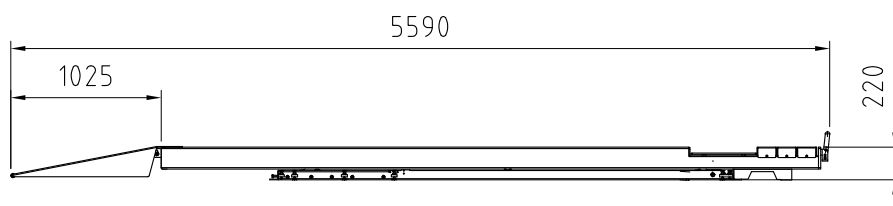

Date: 040613

Sign. LJE

Scale: 1:50

No. T1 1559

UPLIFTING COMPANY

AUTOP STENHOJ

Dimension sketch
MagiX 45 WL -45

Rev. date: 210813

x) Recommended distance (with scissor jack = 875mm)
xx) Recommended distance (with scissor jack = 2195mm)