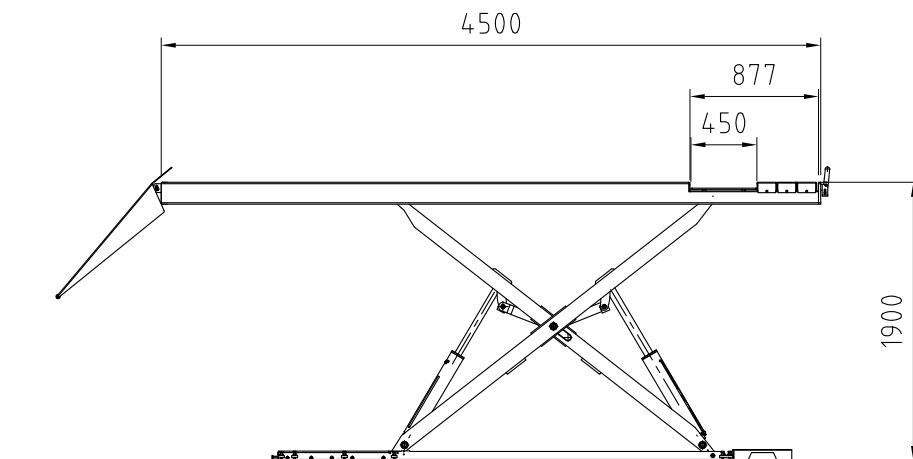

Date: 040613

Sign. LJE

Scale: 1:50

No. T1 1559

UPLIFTING COMPANY

AUTOP STENHOJ

Dimension sketch
MagiX 45 WL -45

Rev. date: 210813

x) Recommended distance (with scissor jack = 875mm)
xx) Recommended distance (with scissor jack = 2195mm)