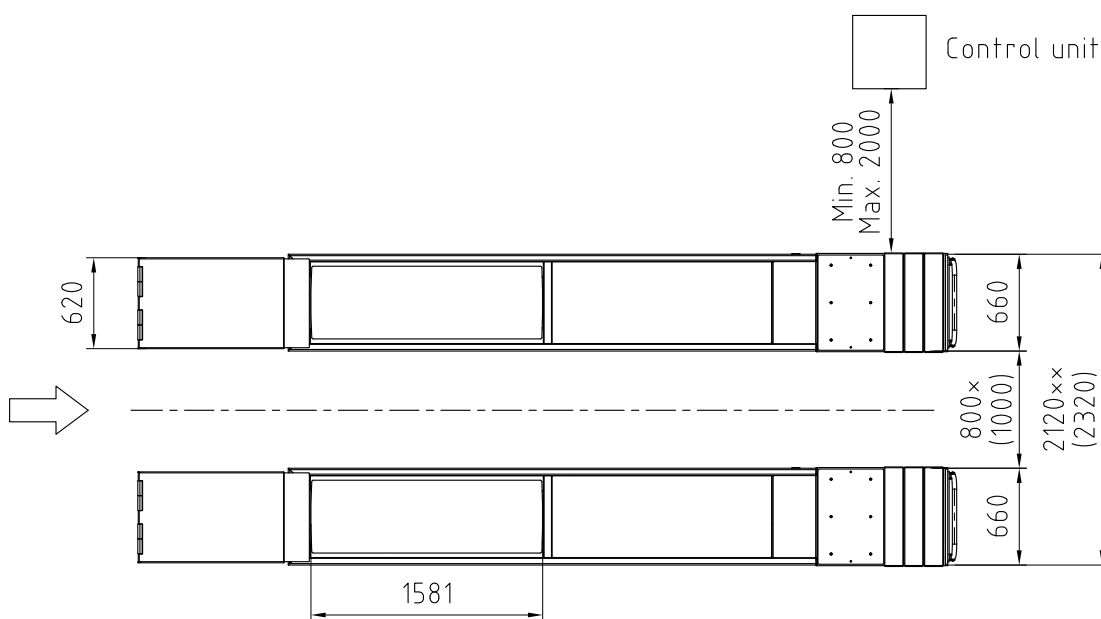

Date: 040613

Sign. LJE

Scale: 1:50

No. T1 1559

UPLIFTING COMPANY

AUTOP STENHOJ

Dimension sketch
MagiX 45 WL -45

Rev. date: 210813

x) Recommended distance (with scissor jack = 875mm)
xx) Recommended distance (with scissor jack = 2195mm)