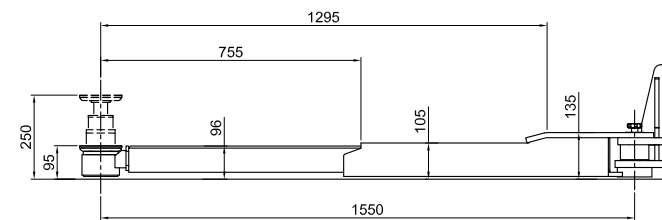

Short arm

Long arm

Date: 140818

Sign. LJE

Scale: 1:30

No. T 1 2 3 1 2

UPLIFTING COMPANY
AUTOPSTENHOJ

Maestro 35 M CF-08
 Premium (P)
 DT/-
 Rev. date: 191018