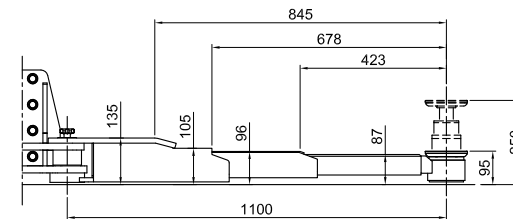

Short arm

Long arm

Date: 140818

Sign. LJE

Scale: 1:30

No. T 1 2 3 1 2

UPLIFTING COMPANY
AUTOPSTENHOJ

Maestro 35 M CF-08
 Premium (P)
 DT/-
 Rev. date: 191018