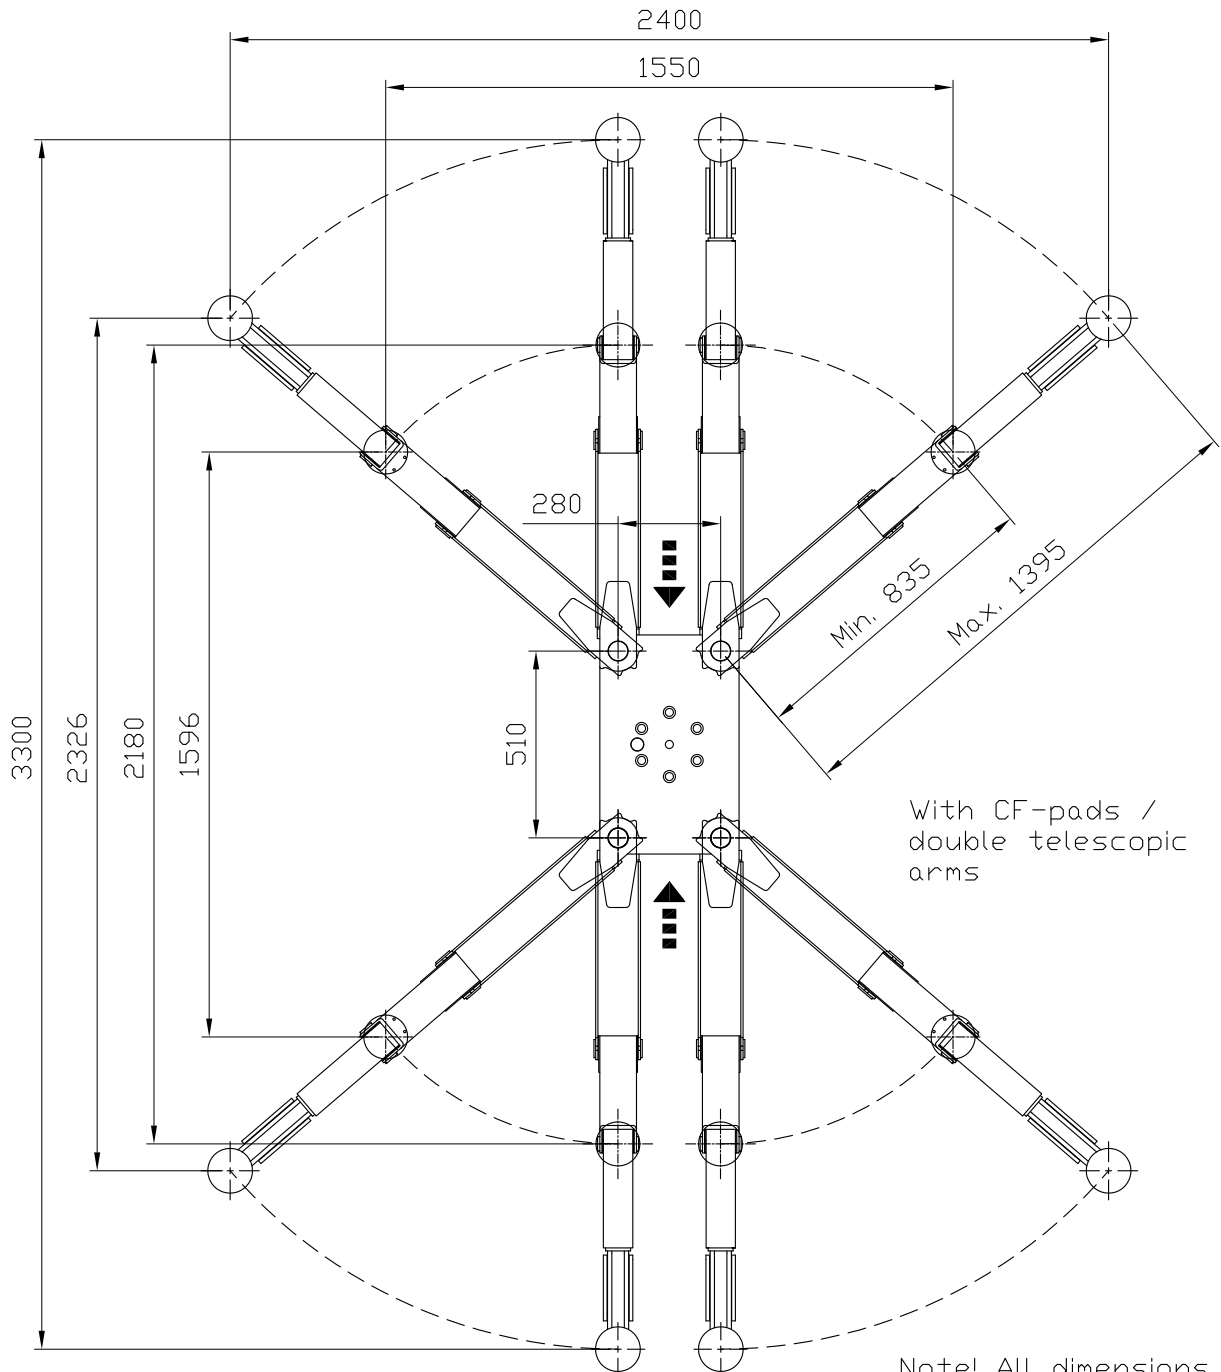

Date: 191207

Sign. KBR

Scale: 1:20

No. T11167

UPLIFTING COMPANY

AUTOP STENHOJ

Dimension sketch
Mono Flex H30 CF VAN L

Rev. date: 080415

With CF-pads /
double telescopic
arms

Note! All dimensions are
with lowered pads