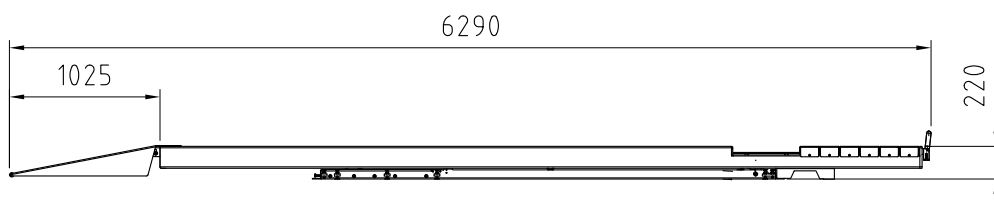

Date: 040613

Sign. LJE

Scale: 1:50

No. T1 1561

UPLIFTING COMPANY

# AUTOP STENHOJ

Dimension sketch  
MagiX 45 WL -52

Rev. date: 220813

×) Recommended distance (with scissor jack = 875mm)  
××) Recommended distance (with scissor jack = 2195mm)