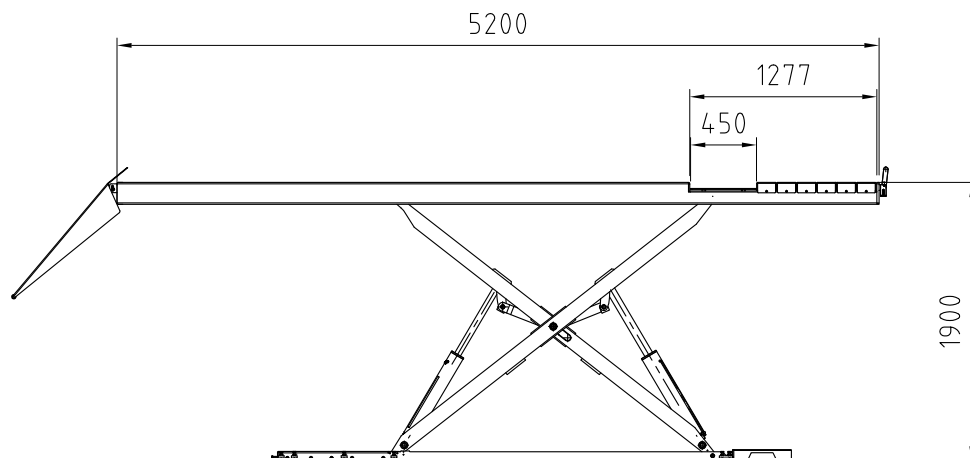

Date: 040613

Sign. LJE

Scale: 1:50

No. T1 1561

UPLIFTING COMPANY

# AUTOP STENHOJ

Dimension sketch  
MagiX 45 WL -52

Rev. date: 220813

×) Recommended distance (with scissor jack = 875mm)  
××) Recommended distance (with scissor jack = 2195mm)