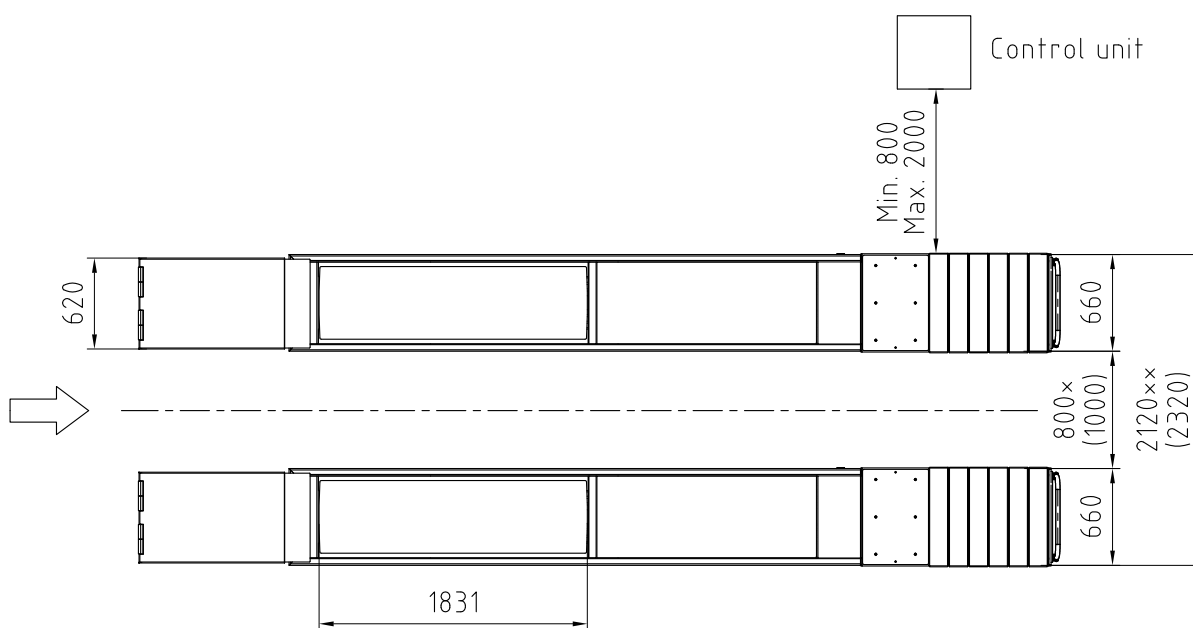

Date: 040613

Sign. LJE

Scale: 1:50

No. T1 1561

UPLIFTING COMPANY

# AUTOP STENHOJ

Dimension sketch  
MagiX 45 WL -52

Rev. date: 220813

×) Recommended distance (with scissor jack = 875mm)  
××) Recommended distance (with scissor jack = 2195mm)