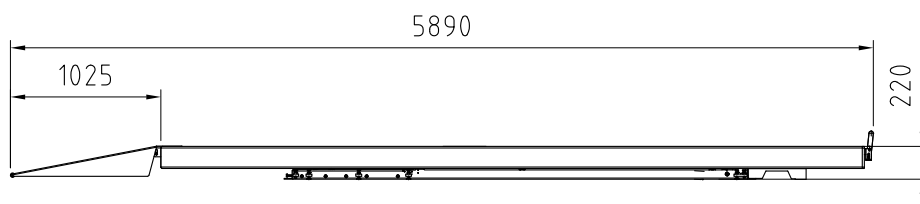

Date: 150813

Sign. LJE

Scale: 1:50

No. T1 1 602

UPLIFTING COMPANY

AUTOP STENHOJ

Dimension sketch
MagiX 45 S -48

Rev. date: 220813

x) Recommended distance (with scissor jack = 875mm)

xx) Recommended distance (with scissor jack = 2195mm)