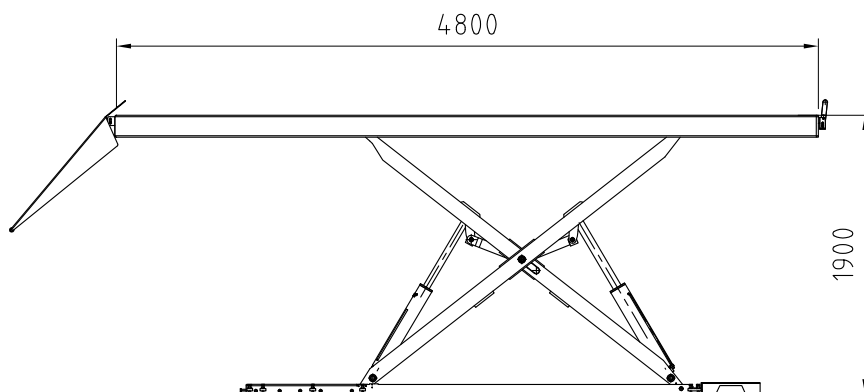

Date: 150813

Sign. LJE

Scale: 1:50

No. T1 1 602

UPLIFTING COMPANY

AUTOP STENHOJ

Dimension sketch
MagiX 45 S -48

Rev. date: 220813

x) Recommended distance (with scissor jack = 875mm)

xx) Recommended distance (with scissor jack = 2195mm)