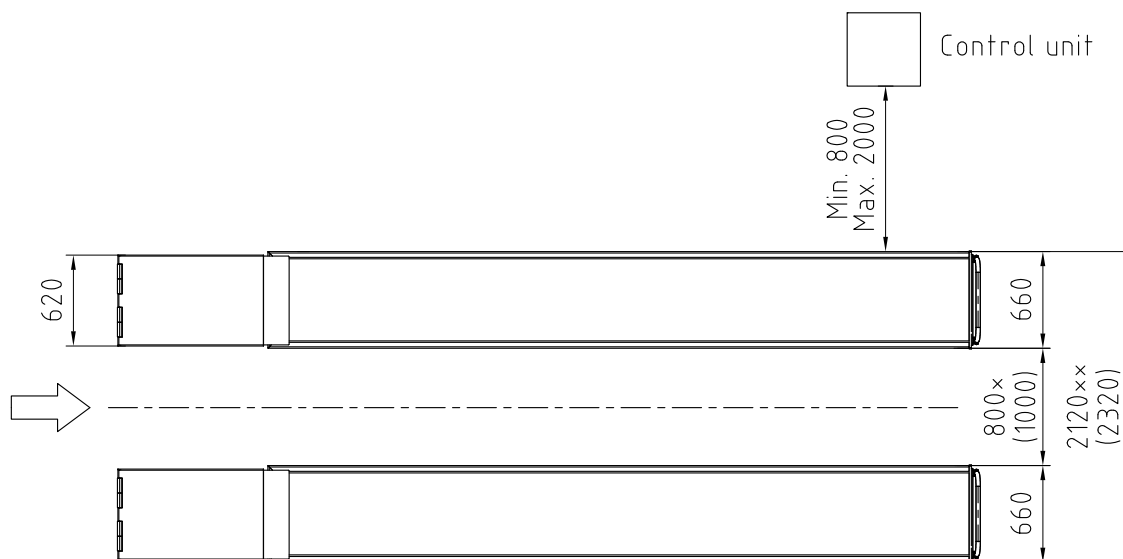

Date: 150813

Sign. LJE

Scale: 1:50

No. T1 1 602

UPLIFTING COMPANY

AUTOP STENHOJ

Dimension sketch
MagiX 45 S -48

Rev. date: 220813

x) Recommended distance (with scissor jack = 875mm)

xx) Recommended distance (with scissor jack = 2195mm)