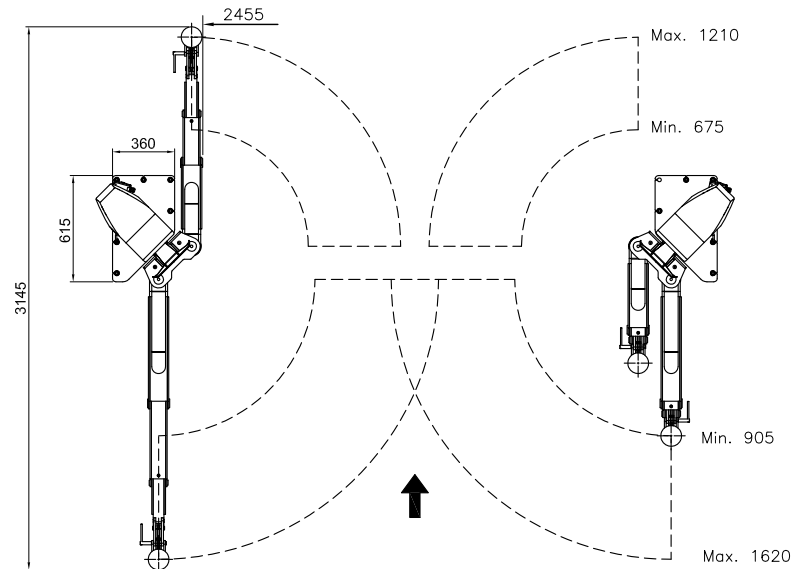

Short arm

Long arm

Date: 130818

Sign. LJE

Scale: 1:30

No. T 1 2 3 1 1

UPLIFTING COMPANY
AUTOPSTENHOJ

Maestro 35 M CF (P)
 DT/DT