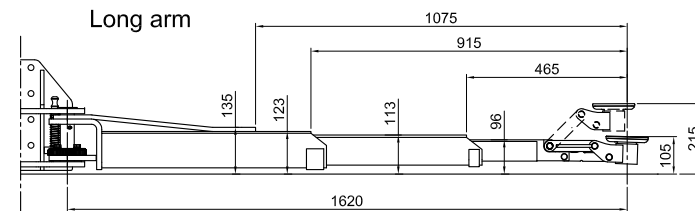

Short arm

Long arm

Date: 130818

Sign. LJE

Scale: 1:30

No. T 1 2 3 1 1

UPLIFTING COMPANY
AUTOPSTENHOJ

Maestro 35 M CF (P)
 DT/DT