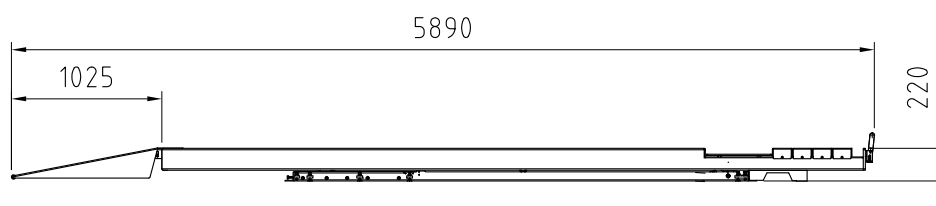

Date: 040613

Sign. LJE

Scale: 1:50

No. T11560

UPLIFTING COMPANY

# AUTOP STENHOJ

Dimension sketch  
MagiX 45 WL -48

Rev. date: 220813

x) Recommended distance (with scissor jack = 875mm)  
xx) Recommended distance (with scissor jack = 2195mm)