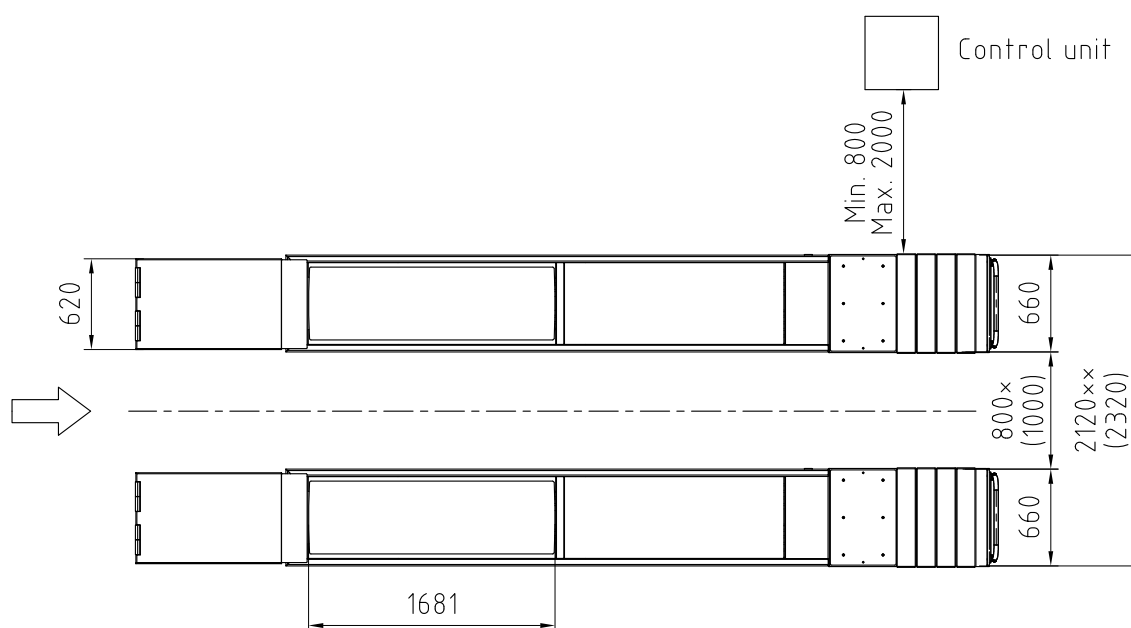

Date: 040613

Sign. LJE

Scale: 1:50

No. T11560

UPLIFTING COMPANY

# AUTOP STENHOJ

Dimension sketch  
MagiX 45 WL -48

Rev. date: 220813

x) Recommended distance (with scissor jack = 875mm)  
xx) Recommended distance (with scissor jack = 2195mm)