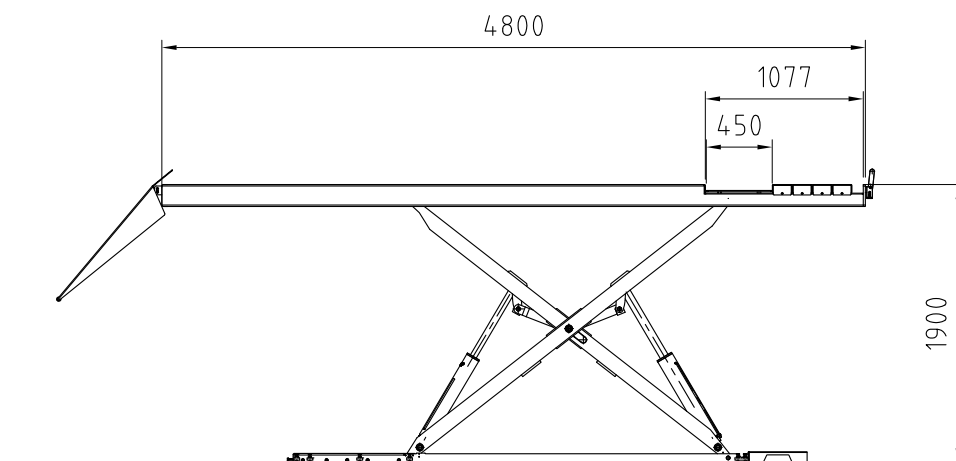

Date: 040613

Sign. LJE

Scale: 1:50

No. T11560

UPLIFTING COMPANY

# AUTOP STENHOJ

Dimension sketch  
MagiX 45 WL -48

Rev. date: 220813

x) Recommended distance (with scissor jack = 875mm)  
xx) Recommended distance (with scissor jack = 2195mm)