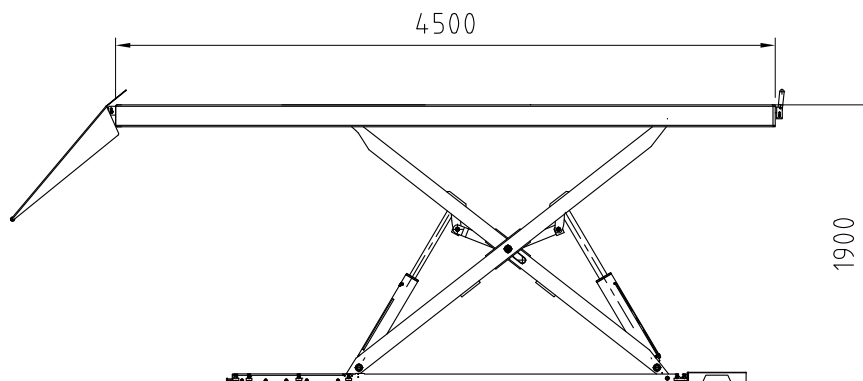

Date: 150813

Sign. LJE

Scale: 1:50

No. T1 1 601

UPLIFTING COMPANY

AUTOP STENHOJ

Dimension sketch
MagiX 45 S -45

Rev. date: 220813

x) Recommended distance (with scissor jack = 875mm)
xx) Recommended distance (with scissor jack = 2195mm)