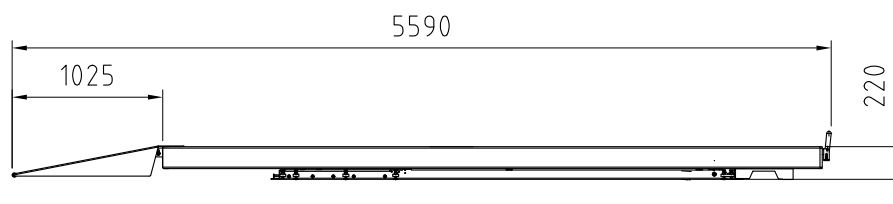

Date: 150813

Sign. LJE

Scale: 1:50

No. T1 1 601

UPLIFTING COMPANY

AUTOP STENHOJ

Dimension sketch
MagiX 45 S -45

Rev. date: 220813

x) Recommended distance (with scissor jack = 875mm)
xx) Recommended distance (with scissor jack = 2195mm)