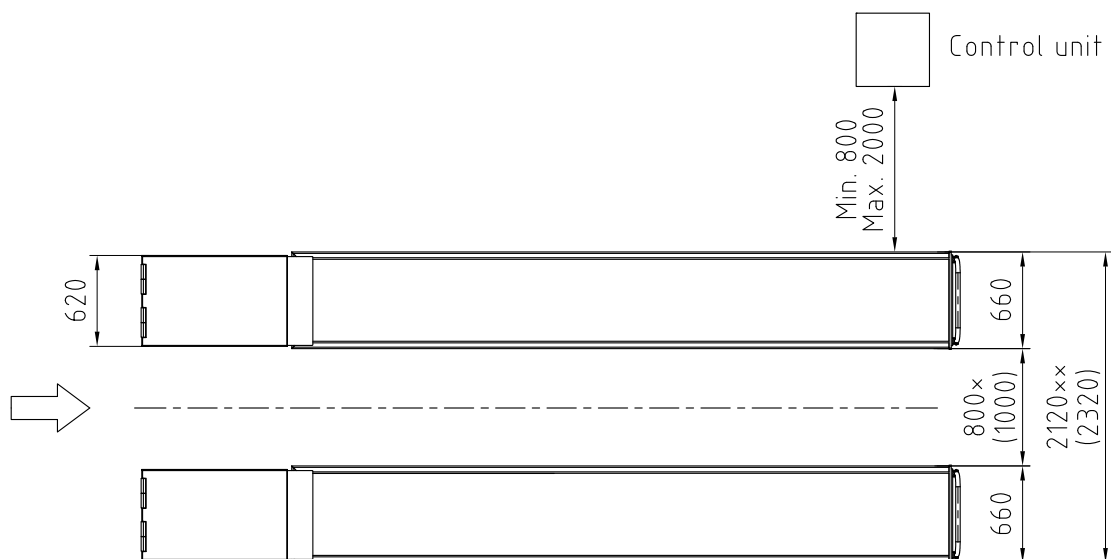

Date: 150813

Sign. LJE

Scale: 1:50

No. T1 1 601

UPLIFTING COMPANY

AUTOP STENHOJ

Dimension sketch
MagiX 45 S -45

Rev. date: 220813

x) Recommended distance (with scissor jack = 875mm)
xx) Recommended distance (with scissor jack = 2195mm)