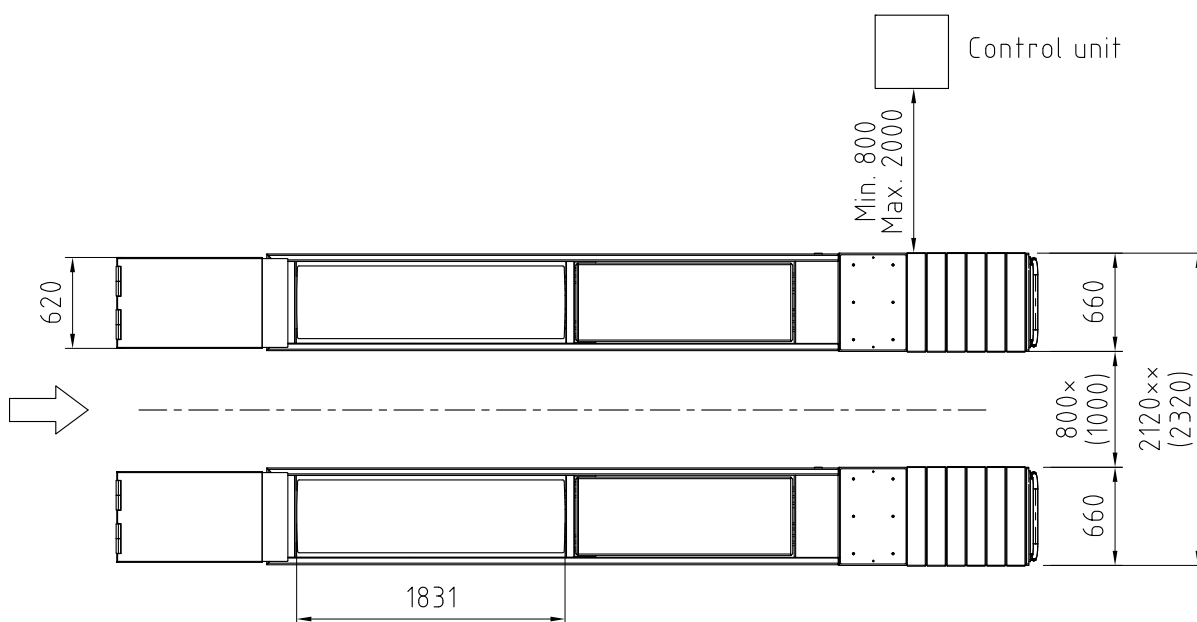

Date: 040613

Sign. LJE

Scale: 1:50

No. T1 1558

UPLIFTING COMPANY

# AUTOP STENHOJ

Dimension sketch  
MagiX 45 WL Combi-52

Rev. date: 220813

x) Recommended distance (with scissor jack = 875mm)  
xx) Recommended distance (with scissor jack = 2195mm)