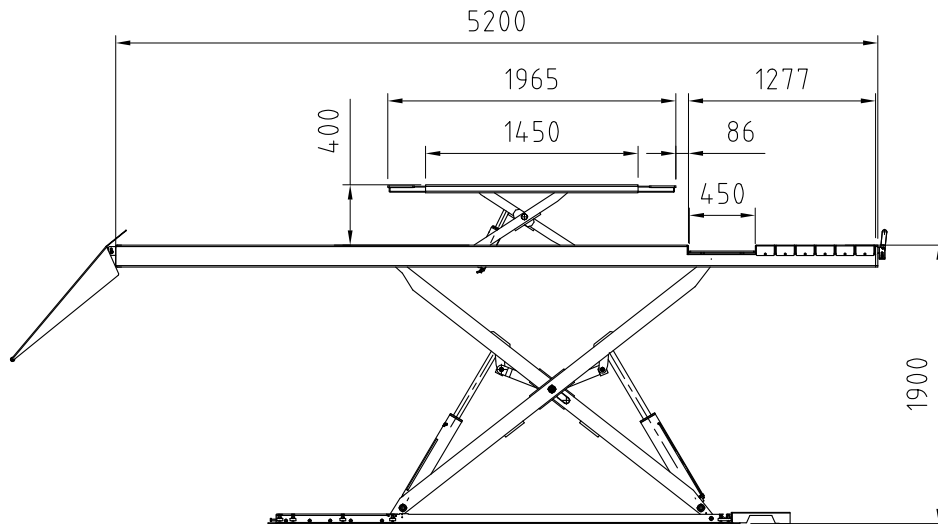

Date: 040613

Sign. LJE

Scale: 1:50

No. T1 1558

UPLIFTING COMPANY

# AUTOP STENHOJ

Dimension sketch  
MagiX 45 WL Combi-52

Rev. date: 220813

x) Recommended distance (with scissor jack = 875mm)  
xx) Recommended distance (with scissor jack = 2195mm)