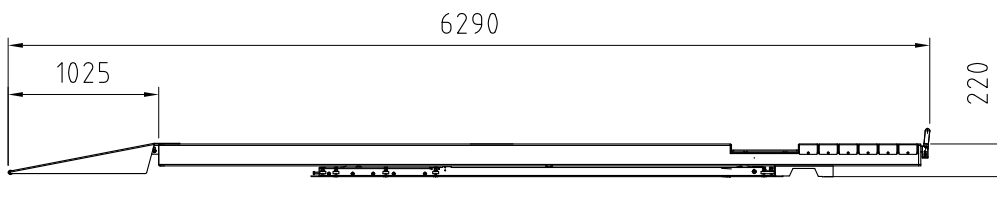

# AUTOP STENHOJ

Dimension sketch  
MagiX 45 WL Combi-52

Rev. date: 220813

x) Recommended distance (with scissor jack = 875mm)  
xx) Recommended distance (with scissor jack = 2195mm)