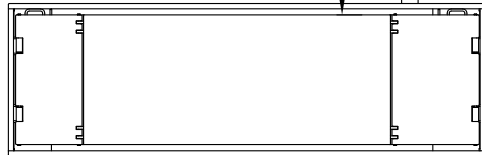

Control unit

Min. 800
Max. 2000

Recommended
drive-on
direction →

Note! Imbedding frame must be ordered separately

Date: 130818

Sign. LJE

Scale: 1:25

No. T12308

UPLIFTING COMPANY

AUTOP STENHOJ

Dimension sketch
MagiX 35 DS
(in-ground)
Rev. date: 251018