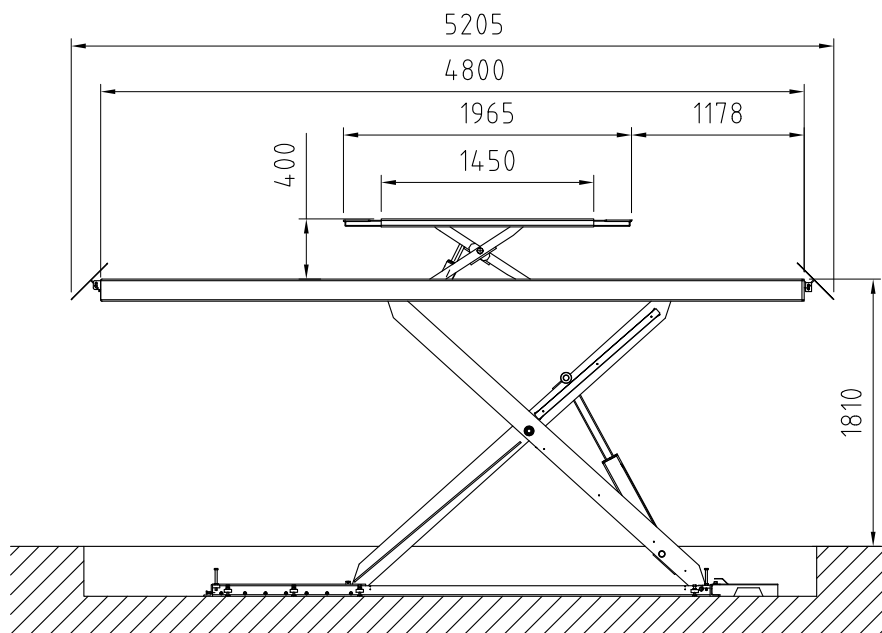

Date: 150813

Sign. LJE

Scale: 1:50

No. T1 1 605

UPLIFTING COMPANY

AUTOP STENHOJ

Dimension sketch
MagiX 50 SI Combi -48

Rev. date: 030517

× RECOMMENDED DISTANCE