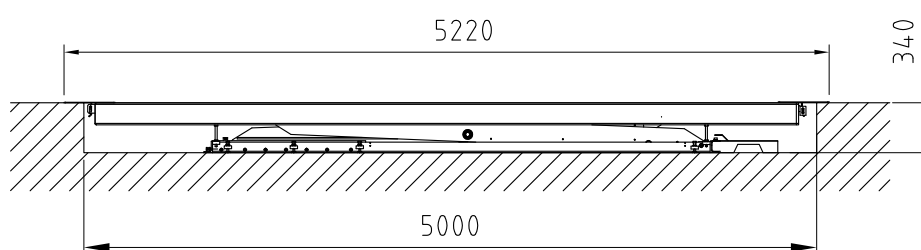

Date: 150813

Sign. LJE

Scale: 1:50

No. T1 1 605

UPLIFTING COMPANY

AUTOP STENHOJ

Dimension sketch
MagiX 50 SI Combi -48

Rev. date: 030517