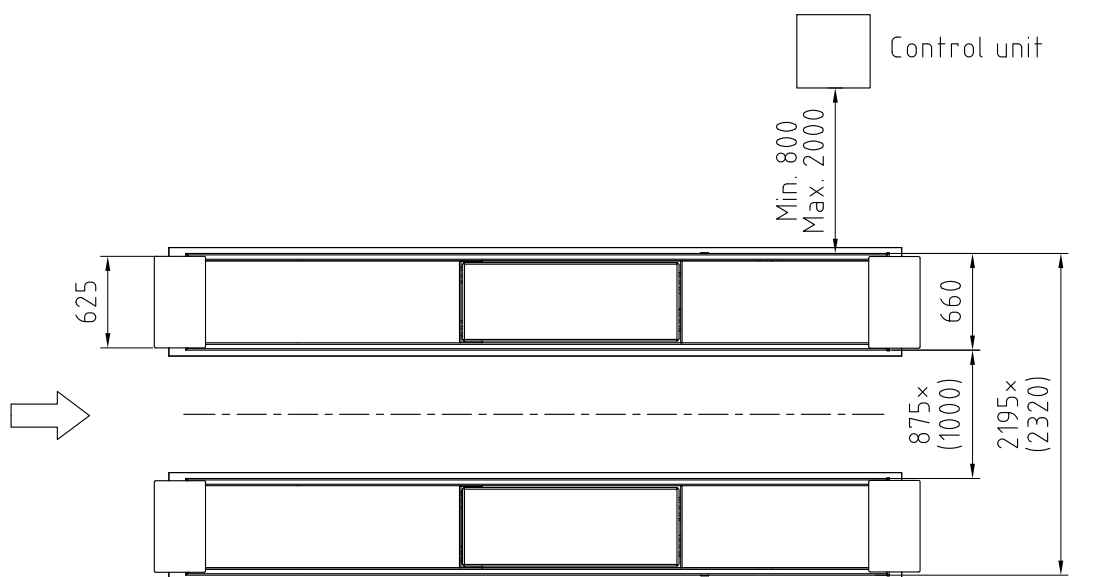

Date: 150813

Sign. LJE

Scale: 1:50

No. T1 1 605

UPLIFTING COMPANY

AUTOP STENHOJ

Dimension sketch
MagiX 50 SI Combi -48

Rev. date: 030517

× RECOMMENDED DISTANCE