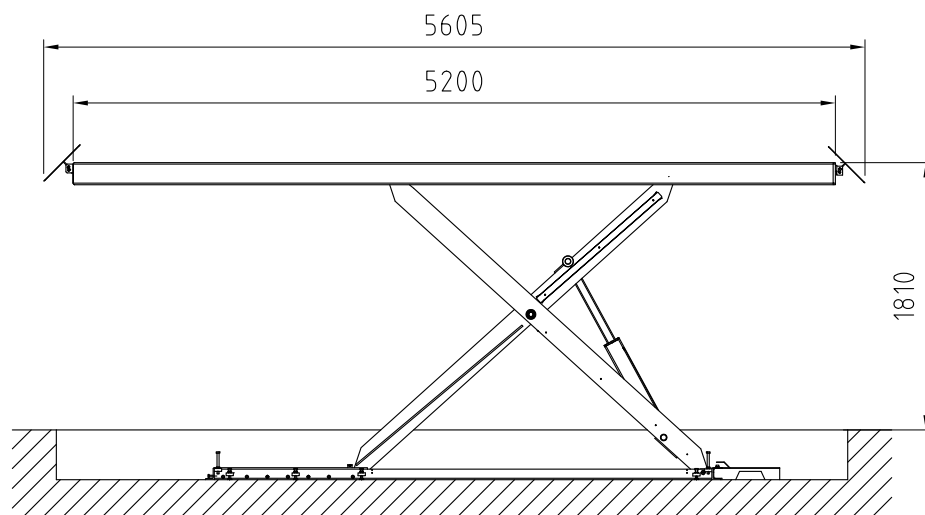

Date: 040613

Sign. LJE

Scale: 1:50

No. T11564

UPLIFTING COMPANY

# AUTOP STENHOJ

Dimension sketch  
MagiX 50 SI -52

Rev. date: 030517

\* RECOMMENDED DISTANCE