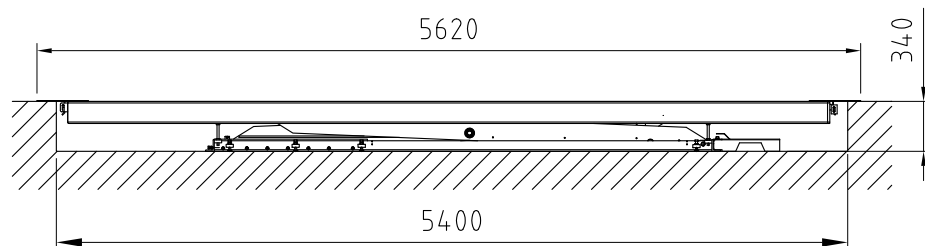

Date: 040613

Sign. LJE

Scale: 1:50

No. T11564

UPLIFTING COMPANY

# AUTOP STENHOJ

Dimension sketch  
MagiX 50 SI -52

Rev. date: 030517

\* RECOMMENDED DISTANCE