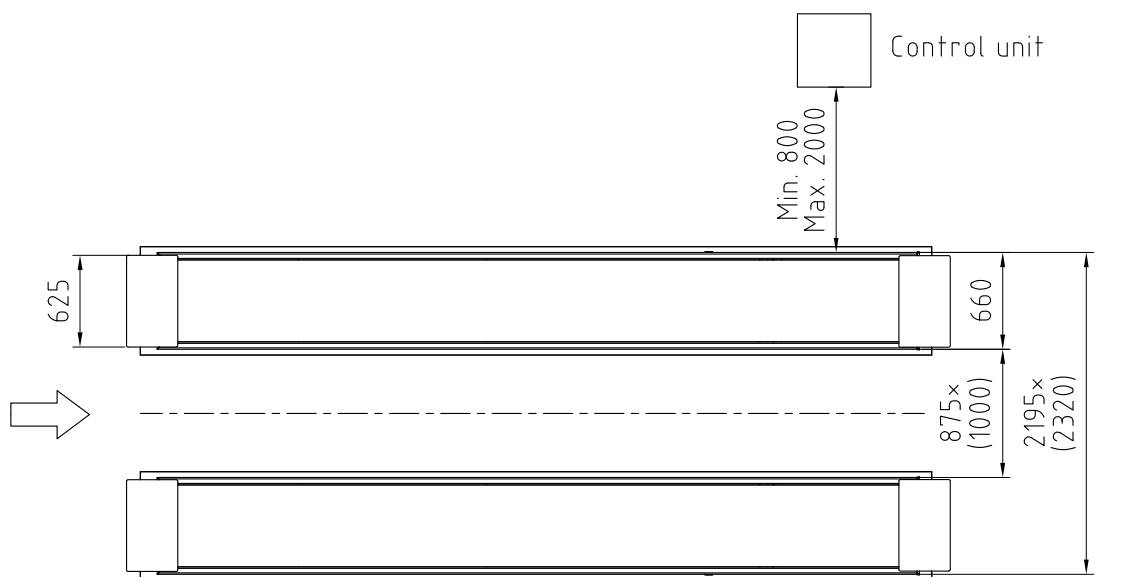

Date: 040613

Sign. LJE

Scale: 1:50

No. T11564

UPLIFTING COMPANY

# AUTOP STENHOJ

Dimension sketch  
MagiX 50 SI -52

Rev. date: 030517

\* RECOMMENDED DISTANCE