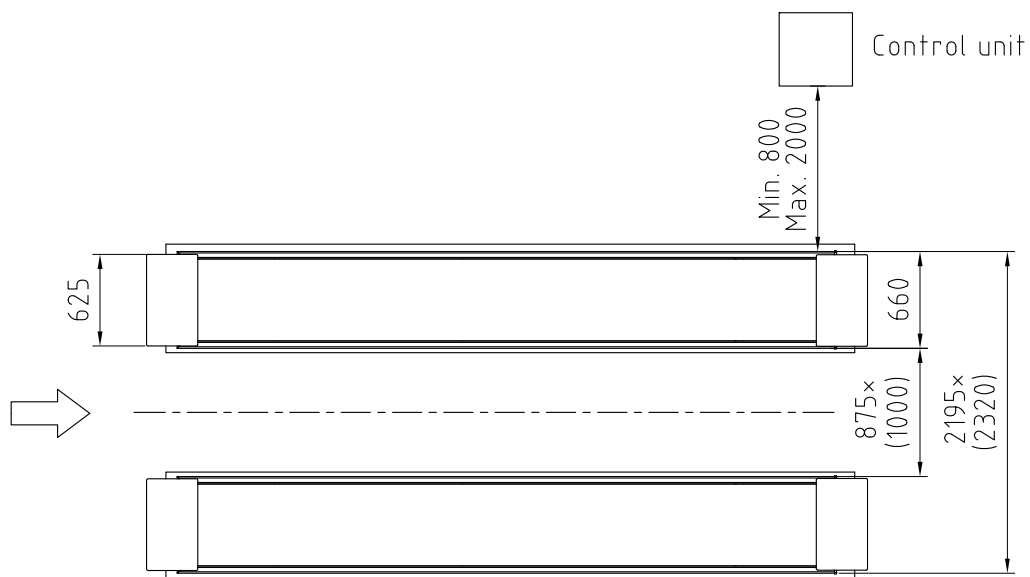

Date: 040613

Sign. LJE

Scale: 1:50

No. T11562

UPLIFTING COMPANY

AUTOP STENHOJ

Dimension sketch
MagiX 50 SI – 45

Rev. date: 030517

× RECOMMENDED DISTANCE