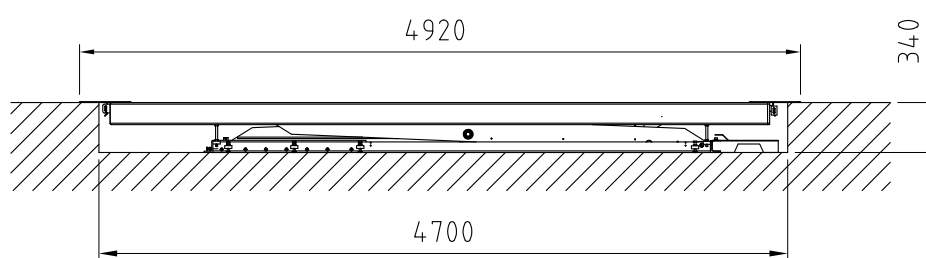

Date: 040613

Sign. LJE

Scale: 1:50

No. T11562

UPLIFTING COMPANY

AUTOP STENHOJ

Dimension sketch
MagiX 50 SI – 45

Rev. date: 030517