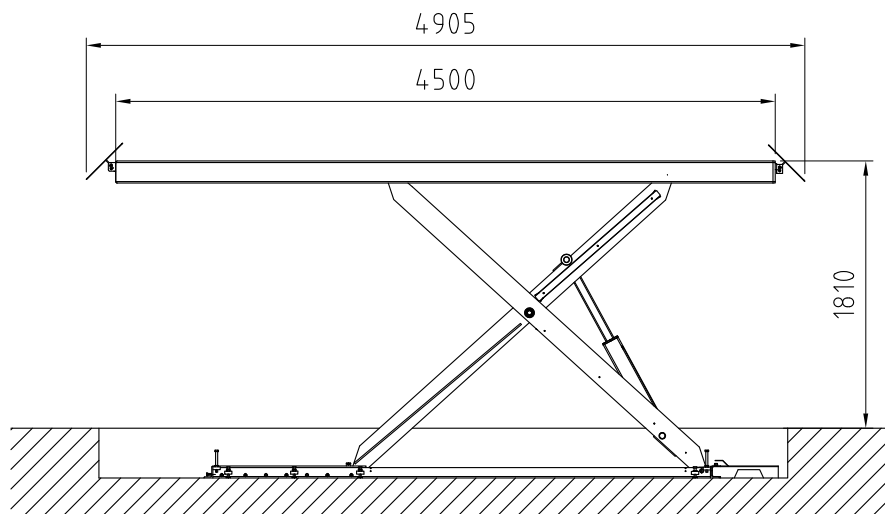

Date: 040613

Sign. LJE

Scale: 1:50

No. T11562

UPLIFTING COMPANY

AUTOP STENHOJ

Dimension sketch
MagiX 50 SI – 45

Rev. date: 030517

× RECOMMENDED DISTANCE