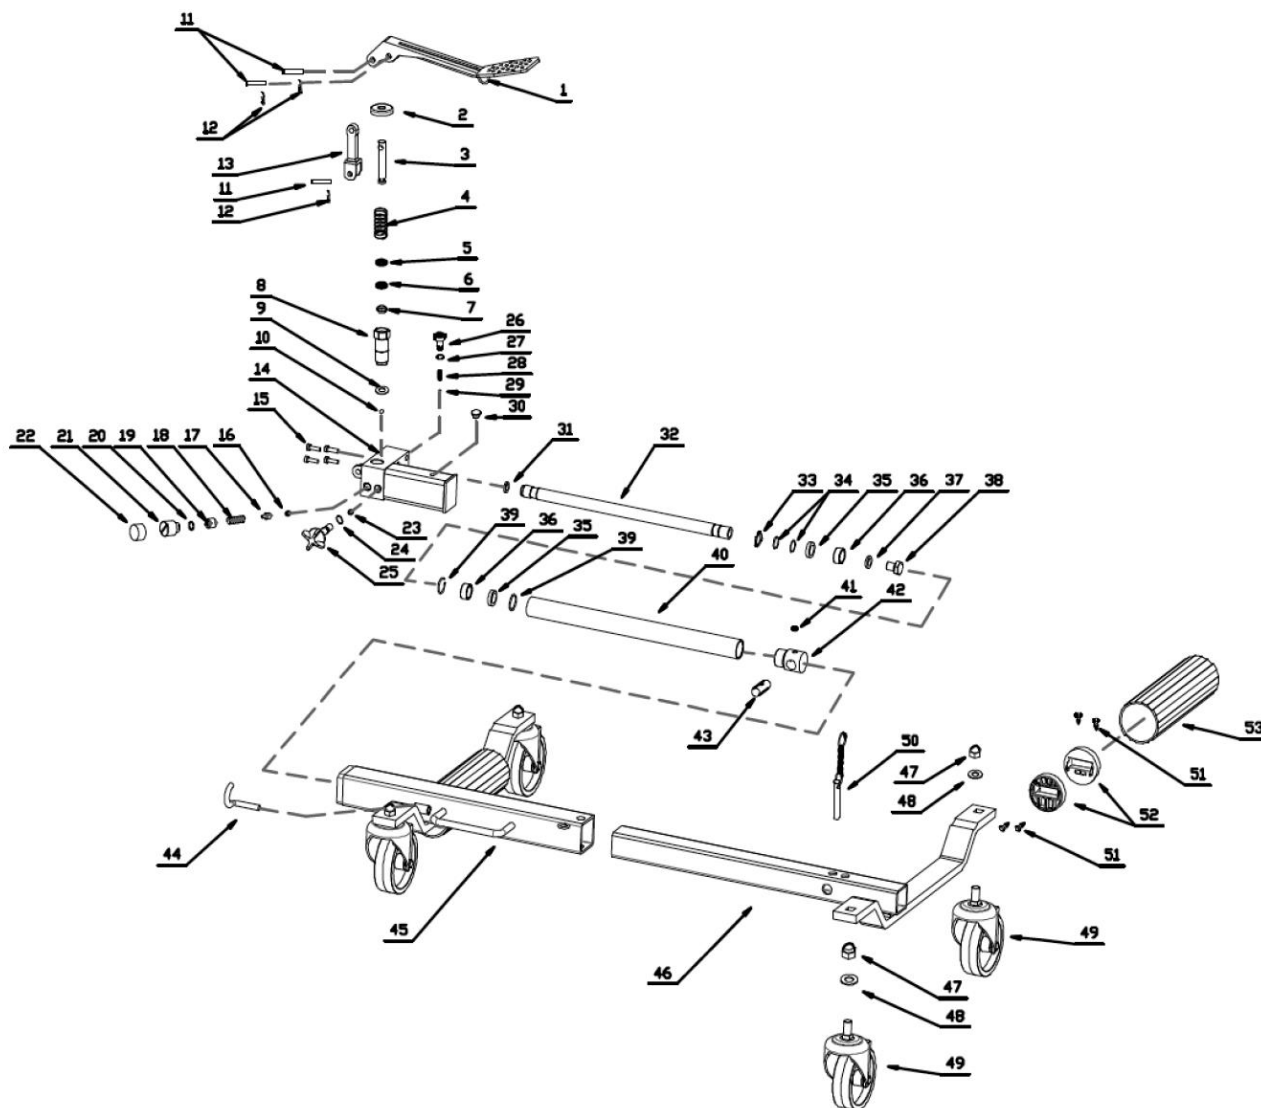

Product code: FG 750/A

REF.	CODE	DESCRIPTION	CONTENT	Q.TY/EACH TOOL
47			Lock nut	
48	FG 750/A-1	Wheel	Washer	4
49			Wheel	
53	FG 750/A-2	Roller bushing		2
1			Foot pedal	
11	FG 750/A-3	Foot pedal assembly	Pin	1
12			R pin	
	FG 750/A-4	Pump		1