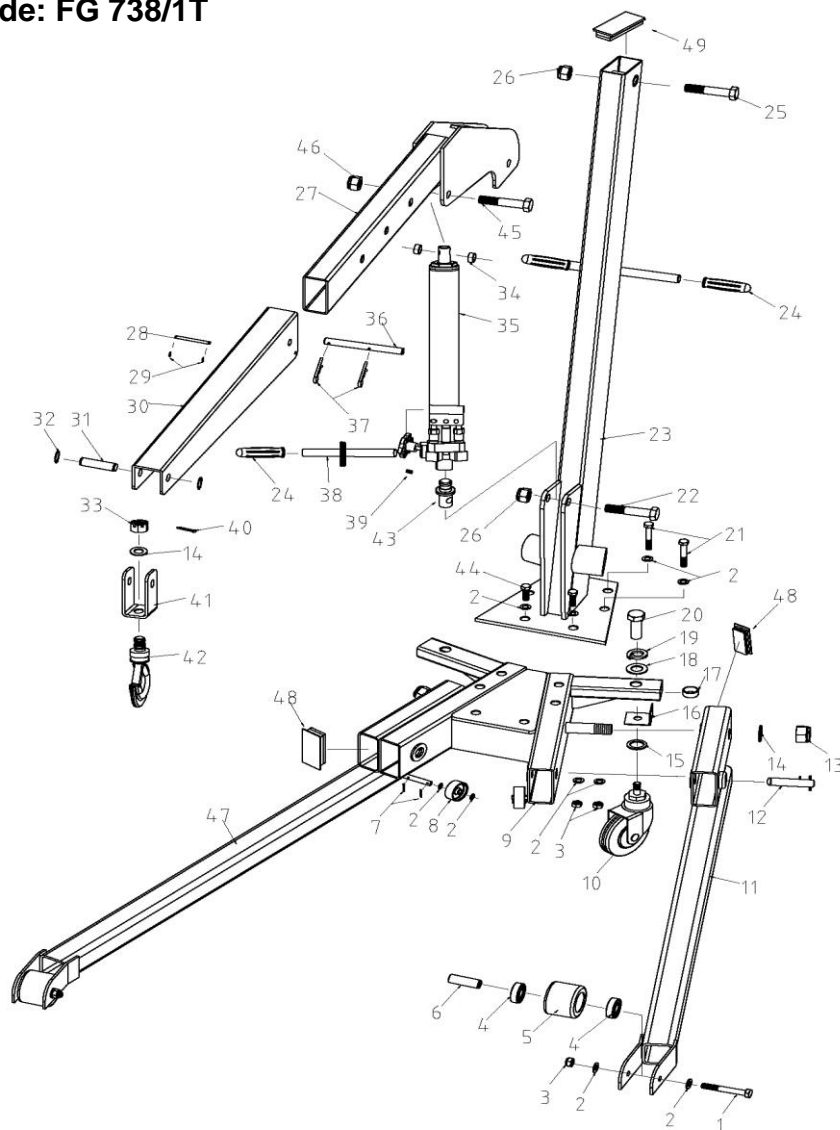

Product code: FG 738/1T

REF.	CODE	DESCRIPTION	CONTENT	Q.TY/EACH TOOL
2	FG 738/1T-1	Seal kit	Washer (2 pcs)	1
7			Cotter Pin 2.5X18 (4 pcs)	
8			Guide wheel (2 pcs)	
1	FG 738/1T-2	Front wheel	Hex bolts M12x85 (1 pc)	2
2			Washer (2 pcs)	
3			Self-locking nut M12 (1 pc)	
4			Bearing (2 pcs)	
5			Front wheel (1 pc)	
6			Front Wheel Spacer (1 pc)	

REF.	CODE	DESCRIPTION	CONTENT	Q.TY/EACH TOOL
10	FG 738/1T-3	Rear wheel	Rear wheel assembly (1 pc)	2
15			Flat Washer (2 pcs)	
16			Rear wheel plate (1 pc)	
17			Rear wheel spacer (1 pc)	
18			Flat Washer (1 pc)	
19			Spring washer (1 pc)	
20			Rear wheel bolt (1 pc)	
12	FG 738/1T-4	Bolt components		2
14	FG 738/1T-5	Hook	Flat Washer (1 pc)	1
31			Hook pin (1 pc)	
32			Shaft ring (2 pcs)	
33			Slotted nut (1 pc)	
40			Pin 4X30 (1 pc)	
41			Hook seat frame (1 pc)	
42			Hook components (1 pc)	
24	FG 738/1T-6	Handle assembly	Handle sleeve (1 pc)	1
38			Handle (1 pc)	
45	FG 738/1T-7	Hex bolt	Hex bolts M16x90 (1 pc)	1
46			Self-locking nut M16 (1 pc)	
34	FG 738/1T-8	Power unit	Piston rod spacer (2 pcs)	1
35			Pump ass'y (1 pc)	
39			Screw M6x8 (1 pc)	
43			Bearing seat (1 pc)	
2	FG 738/1T-9	Guide wheel	Washer (2 pcs)	1
7			Cotter Pin 2.5X18 (2 pcs)	
8			Guide wheel (1 pc)	