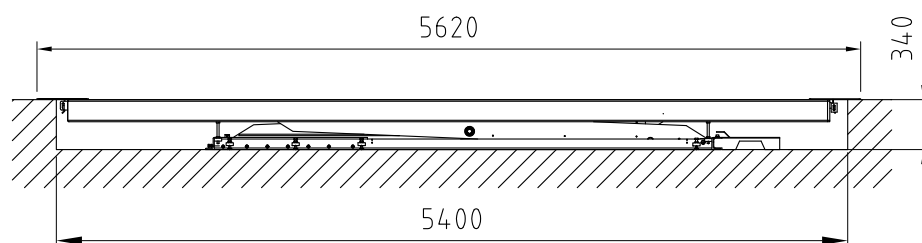

Date: 150813

Sign. LJE

Scale: 1:50

No. T11606

UPLIFTING COMPANY

AUTOP STENHOJ

Dimension sketch
Magix 50 SI Combi -52

Rev. date: 030517

* RECOMMENDED DISTANCE