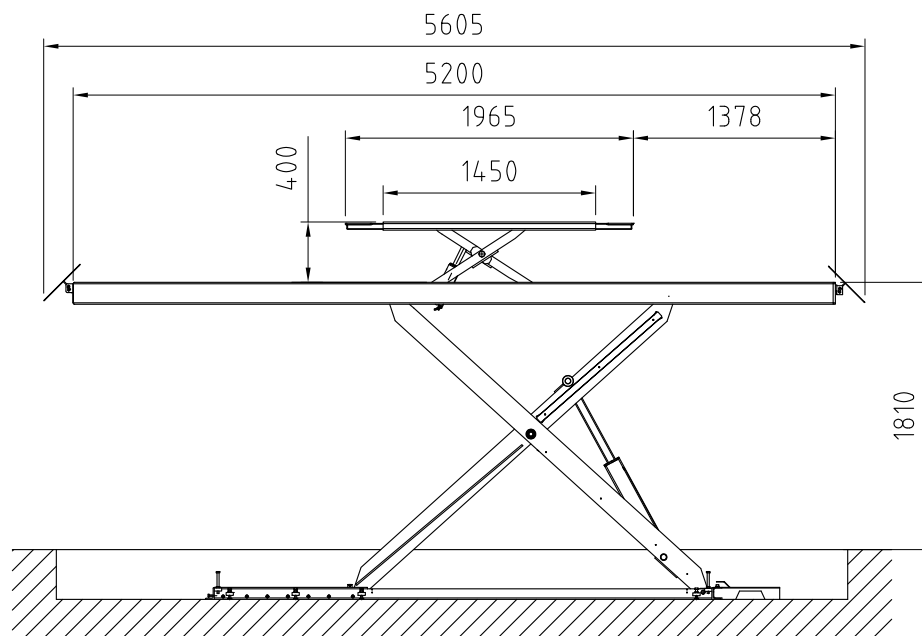

Date: 150813

Sign. LJE

Scale: 1:50

No. T11606

UPLIFTING COMPANY

AUTOP STENHOJ

Dimension sketch
Magix 50 SI Combi -52

Rev. date: 030517

* RECOMMENDED DISTANCE