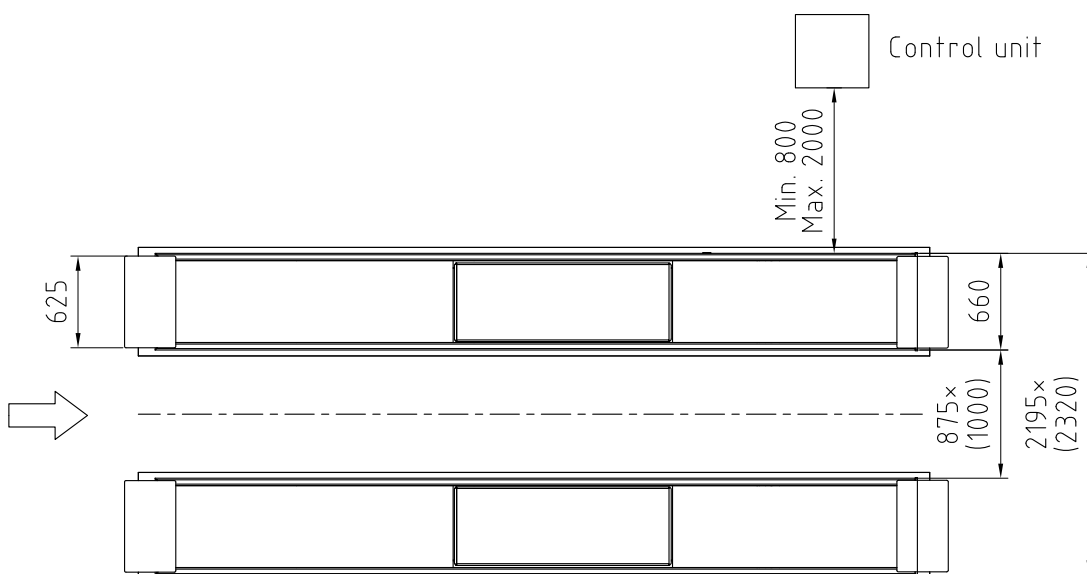

Date: 150813

Sign. LJE

Scale: 1:50

No. T11606

UPLIFTING COMPANY

AUTOP STENHOJ

Dimension sketch
Magix 50 SI Combi -52

Rev. date: 030517

* RECOMMENDED DISTANCE