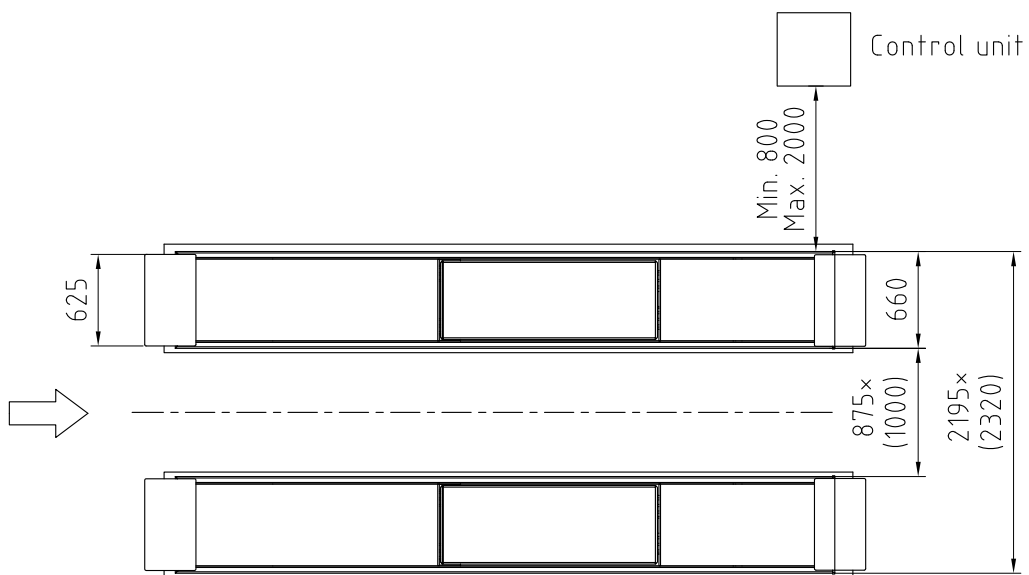

Date: 150813

Sign. LJE

Scale: 1:50

No. T1 1604

UPLIFTING COMPANY

AUTOP STENHOJ

Dimension sketch
MagiX 50 SI Combi -45

Rev. date: 030517

× RECOMMENDED DISTANCE