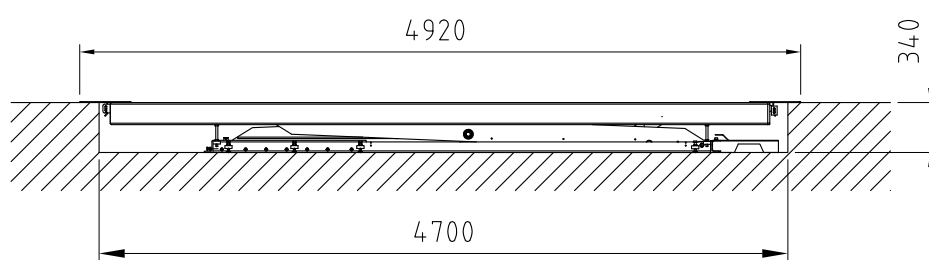

Date: 150813

Sign. LJE

Scale: 1:50

No. T1 1604

UPLIFTING COMPANY

AUTOP STENHOJ

Dimension sketch
MagiX 50 SI Combi -45

Rev. date: 030517