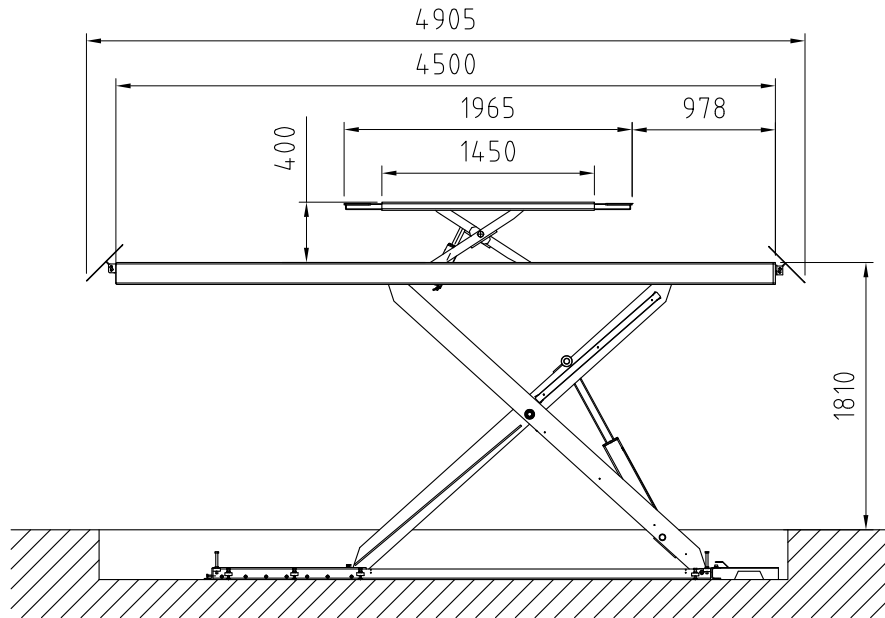

Date: 150813

Sign. LJE

Scale: 1:50

No. T1 1604

UPLIFTING COMPANY

AUTOP STENHOJ

Dimension sketch
MagiX 50 SI Combi -45

Rev. date: 030517

× RECOMMENDED DISTANCE