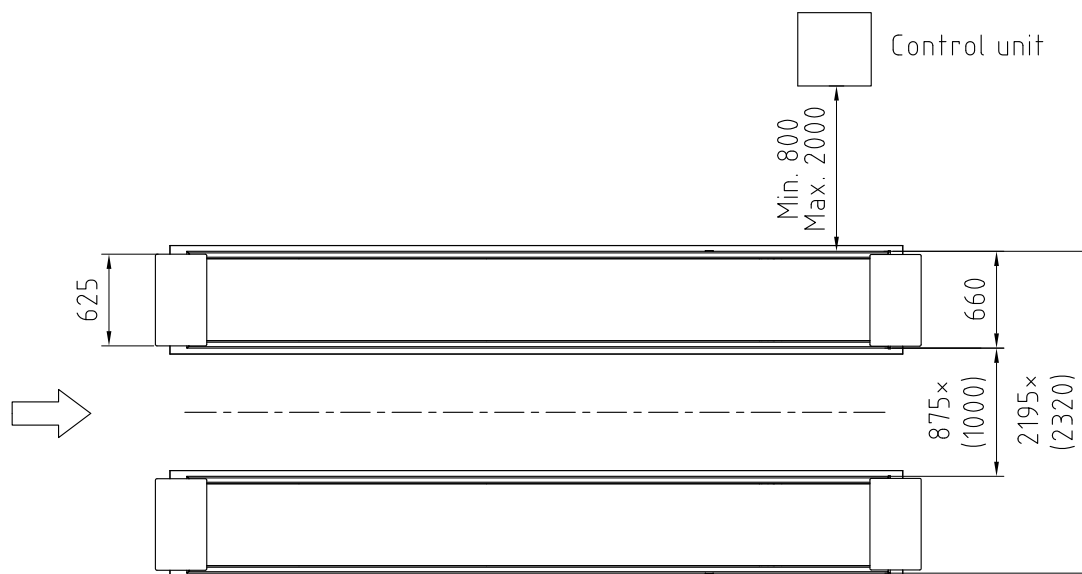

Date: 040613

Sign. LJE

Scale: 1:50

No. T1 1563

UPLIFTING COMPANY

AUTOP STENHOJ

Dimension sketch
MagiX 50 SI -48

Rev. date: 030517

× RECOMMENDED DISTANCE