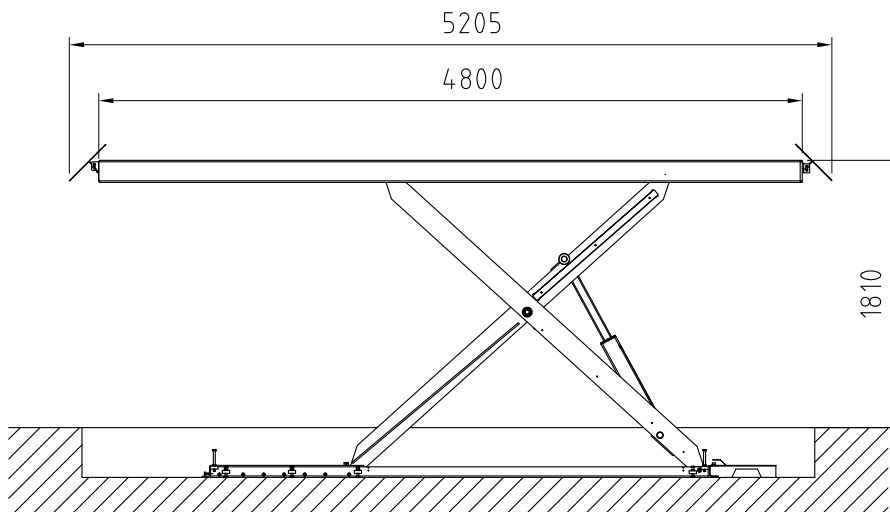

Date: 040613

Sign. LJE

Scale: 1:50

No. T1 1563

UPLIFTING COMPANY

AUTOP STENHOJ

Dimension sketch
MagiX 50 SI -48

Rev. date: 030517

× RECOMMENDED DISTANCE