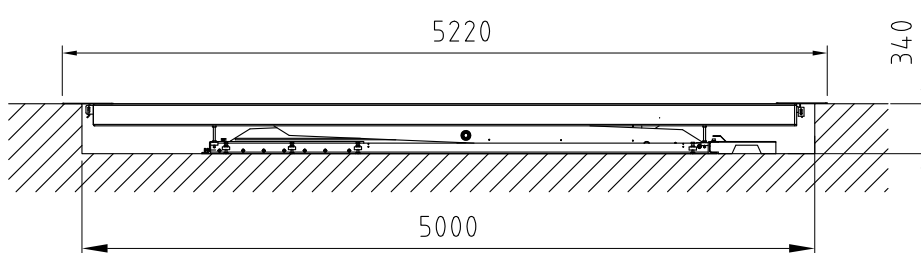

Date: 040613

Sign. LJE

Scale: 1:50

No. T1 1563

UPLIFTING COMPANY

AUTOP STENHOJ

Dimension sketch
MagiX 50 SI -48

Rev. date: 030517